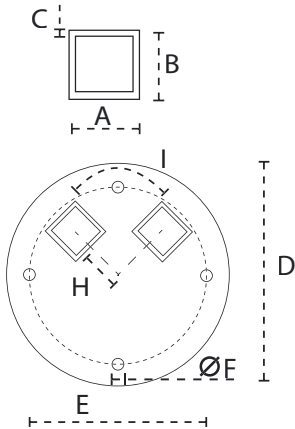

DIMENSIONS

STRAIGHT

FORWARD

| | A | B | C | D | E | F | G | H | I | J | K | L |
|-----------------|-------------|-----------|------------|-----------|--------------|-----------|--------------|-------------|-----------|------------|------------|------------|
| | cm/ft | cm/ft | cm/ft | cm/ft | cm/ft | cm/ft | cm/ft | cm/ft | cm/ft | cm/ft | cm/ft | cm/ft |
| ±2% Straight | 295/9' 8" | 200/6' 7" | 185/6' 1" | 260/8' 7" | 270/8' 10.3" | 135/4' 5" | 240/7' 10.5" | 360/11' 10" | 90/2' 11" | 260/8' 7" | 35/1' 1.8" | 370/12' 2" |
| 3m/9' 10" | 345/11' 4" | 205/6' 9" | 185/6' 1" | 260/8' 7" | 280/9' 2" | 140/4' 7" | 250/8' 2.4" | 400/13' 2" | 80/2' 8" | 270/8' 10" | 50/1' 7.7" | 435/14' 3" |
| ±2% Forward | 330/10' 10" | 195/6' 5" | 180/5' 11" | 255/8' 8" | 270/8' 10.3" | 135/4' 5" | 305/10' | 350/11' 6" | 90/2' 11" | 260/8' 7" | 0/0" | 370/12' 2" |
| 3 m/9' 10" | 380/12' 6" | 195/6' 5" | 180/5' 11" | 255/8' 8" | 280/9' 2" | 140/4' 7" | 315/10' 4" | 390/12' 10" | 80/2' 8" | 260/8' 7" | 5/1' 1.97" | 435/14' 3" |

DIMENSIONS / MATERIALS SPIGOT

SINGLE

Material: Galvanised steel 8mm/0.3"

Geomet (marine grade)
coated steel 8mm/0.3"
Nylon 1mm/0.04"

DUO

MULTI

OPPOSITE

| | A | B | C | D | E | F | G | H | I |
|------------------|---------|---------|---------|----------|----------|----------|-----------|---------|---------|
| | mm/inch | mm/inch | mm/inch | mm/inch | mm/inch | mm/inch | mm/inch | mm/inch | mm/inch |
| Straight/Forward | 40/1.6" | 40/1.6" | 3/0.12" | 215/8.5" | 170/6.7" | 11/0.43" | 490/17.3" | - | - |
| Duo | 40/1.6" | 40/1.6" | 3/0.12" | 215/8.5" | 170/6.7" | 11/0.43" | 490/17.3" | 40/1.6" | 45 |
| Multi | 40/1.6" | 40/1.6" | 3/0.12" | 215/8.5" | 170/6.7" | 11/0.43" | 490/17.3" | 80/3.1" | 45 |
| Opposite | 40/1.6" | 40/1.6" | 3/0.12" | 215/8.5" | 170/6.7" | 11/0.43" | 490/17.3" | 80/3.1" | - |