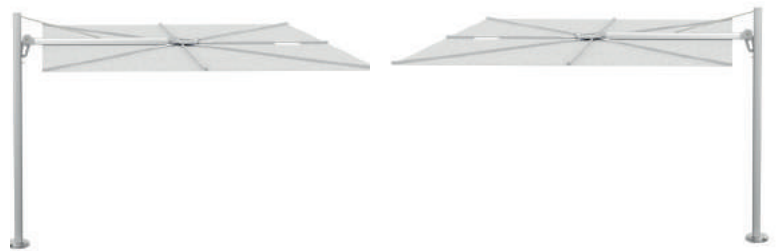

MODELS

Straight

Forward

Opposite

Duo

Multi

POSITIONS

COLORS

| | A | B | C | D | E | F | G | J | I | M | M' | N | N' |
|--------------------|------------|-----------|-----------|-----------|------------|-----------|--------------|-------------|-------------|--------------|------------|------------|------------|
| | cm/ft | cm/ft | cm/ft | cm/ft | cm/ft | cm/ft | cm/ft | cm/ft | cm/ft | cm/ft | cm/ft | cm/ft | cm/ft |
| ±2% Spectra Duo | 253/8' 4" | 197/6' 6" | 187/6' 2" | 260/8' 7" | 340/11' 2" | 135/4' 5" | 210/6' 10.7" | 270/8' 10" | 50/1' 7.7" | 540/17' 9" | 644/21' 2" | 285/9' 4" | 337/11' 1" |
| Spectra Multi | 253/8' 4" | 197/6' 6" | 187/6' 2" | 260/8' 7" | 340/11' 2" | 140/4' 7" | 210/6' 10.7" | 270/8' 10" | 50/1' 7.7" | 540/17' 9" | 644/21' 2" | 540/17' 9" | 644/21' 2" |
| Opposite 250 | 295/9' 8" | 200/6' 7" | 185/6' 1" | 260/8' 7" | 270/8' 10" | 110/3' 7" | 240/7' 10.5" | 260/8' 6.4" | 90/2' 11.4" | 560/18' 4.5" | n/a | 250/8' 2" | 370/12' 2" |
| Opposite 300 | 345/11' 4" | 205/6' 9" | 185/6' 1" | 260/8' 7" | 280/9' 2" | 110/3' 7" | 250/8' 2.4" | 270/8' 10" | 80/2' 7.5" | 660/21' 7.8" | n/a | 300/9' 10" | 435/14' 3" |

DIMENSIONS / MATERIALS SPIGOT

SINGLE

Material: Galvanised steel 8mm/0.3"

Geomet (marine grade)
coated steel 8mm/0.3"
Nylon 1mm/0.04"

DUO

MULTI

OPPOSITE

| | A | B | C | D | E | F | G | H | I |
|------------------|---------|---------|---------|----------|----------|----------|-----------|---------|---------|
| | mm/inch | mm/inch | mm/inch | mm/inch | mm/inch | mm/inch | mm/inch | mm/inch | mm/inch |
| Straight/Forward | 40/1.6" | 40/1.6" | 3/0.12" | 215/8.5" | 170/6.7" | 11/0.43" | 490/17.3" | - | - |
| Duo | 40/1.6" | 40/1.6" | 3/0.12" | 215/8.5" | 170/6.7" | 11/0.43" | 490/17.3" | 40/1.6" | 45 |
| Multi | 40/1.6" | 40/1.6" | 3/0.12" | 215/8.5" | 170/6.7" | 11/0.43" | 490/17.3" | 80/3.1" | 45 |
| Opposite | 40/1.6" | 40/1.6" | 3/0.12" | 215/8.5" | 170/6.7" | 11/0.43" | 490/17.3" | 80/3.1" | - |