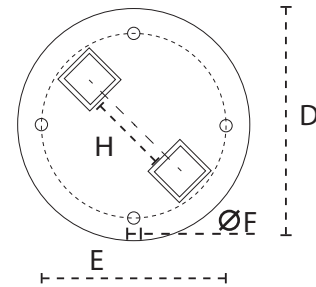

DIMENSIONS

STRAIGHT

FORWARD

| | A | B | C | D | E | F | G | H | I | J | K | L |
|-----------------|-------------|-----------|------------|-----------|--------------|-----------|--------------|-------------|-----------|------------|------------|------------|
| | cm/ft | cm/ft | cm/ft | cm/ft | cm/ft | cm/ft | cm/ft | cm/ft | cm/ft | cm/ft | cm/ft | cm/ft |
| ±2% Straight | 295/9' 8" | 200/6' 7" | 185/6' 1" | 260/8' 7" | 270/8' 10.3" | 135/4' 5" | 240/7' 10.5" | 360/11' 10" | 90/2' 11" | 260/8' 7" | 35/1' 1.8" | 370/12' 2" |
| 3m/9' 10" | 345/11' 4" | 205/6' 9" | 185/6' 1" | 260/8' 7" | 280/9' 2" | 140/4' 7" | 250/8' 2.4" | 400/13' 2" | 80/2' 8" | 270/8' 10" | 50/1' 7.7" | 435/14' 3" |
| ±2% Forward | 330/10' 10" | 195/6' 5" | 180/5' 11" | 255/8' 8" | 270/8' 10.3" | 135/4' 5" | 305/10' | 350/11' 6" | 90/2' 11" | 260/8' 7" | 0/0" | 370/12' 2" |
| 3 m/9' 10" | 380/12' 6" | 195/6' 5" | 180/5' 11" | 255/8' 8" | 280/9' 2" | 140/4' 7" | 315/10' 4" | 390/12' 10" | 80/2' 8" | 260/8' 7" | 5/1' 1.97" | 435/14' 3" |

DIMENSIONS / MATERIALS SPIGOT

SINGLE

Material: Galvanised steel 8mm/0.3"

Geomet (marine grade)
coated steel 8mm/0.3"
Nylon 1mm/0.04"

DUO

MULTI

OPPOSITE

| | A | B | C | D | E | F | G | H | I |
|------------------|---------|---------|---------|----------|----------|----------|-----------|---------|---------|
| | mm/inch | mm/inch | mm/inch | mm/inch | mm/inch | mm/inch | mm/inch | mm/inch | mm/inch |
| Straight/Forward | 40/1.6" | 40/1.6" | 3/0.12" | 215/8.5" | 170/6.7" | 11/0.43" | 490/17.3" | - | - |
| Duo | 40/1.6" | 40/1.6" | 3/0.12" | 215/8.5" | 170/6.7" | 11/0.43" | 490/17.3" | 40/1.6" | 45 |
| Multi | 40/1.6" | 40/1.6" | 3/0.12" | 215/8.5" | 170/6.7" | 11/0.43" | 490/17.3" | 80/3.1" | 45 |
| Opposite | 40/1.6" | 40/1.6" | 3/0.12" | 215/8.5" | 170/6.7" | 11/0.43" | 490/17.3" | 80/3.1" | - |