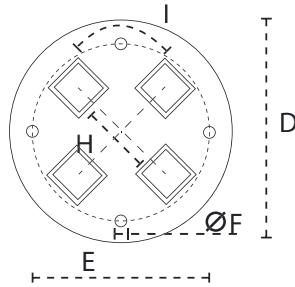

DIMENSIONS

STRAIGHT

FORWARD

| | A | B | C | D | E | F | G | H | I | J | K | L |
|-----------------|-------------|-----------|------------|-----------|--------------|-----------|--------------|-------------|-----------|------------|------------|------------|
| | cm/ft | cm/ft | cm/ft | cm/ft | cm/ft | cm/ft | cm/ft | cm/ft | cm/ft | cm/ft | cm/ft | cm/ft |
| ±2% Straight | 295/9' 8" | 200/6' 7" | 185/6' 1" | 260/8' 7" | 270/8' 10.3" | 135/4' 5" | 240/7' 10.5" | 360/11' 10" | 90/2' 11" | 260/8' 7" | 35/1' 1.8" | 370/12' 2" |
| 3m/9' 10" | 345/11' 4" | 205/6' 9" | 185/6' 1" | 260/8' 7" | 280/9' 2" | 140/4' 7" | 250/8' 2.4" | 400/13' 2" | 80/2' 8" | 270/8' 10" | 50/1' 7.7" | 435/14' 3" |
| ±2% Forward | 330/10' 10" | 195/6' 5" | 180/5' 11" | 255/8' 8" | 270/8' 10.3" | 135/4' 5" | 305/10' | 350/11' 6" | 90/2' 11" | 260/8' 7" | 0/0" | 370/12' 2" |
| 3 m/9' 10" | 380/12' 6" | 195/6' 5" | 180/5' 11" | 255/8' 8" | 280/9' 2" | 140/4' 7" | 315/10' 4" | 390/12' 10" | 80/2' 8" | 260/8' 7" | 5/1' 1.97" | 435/14' 3" |

DIMENSIONS / MATERIALS SPIGOT

SINGLE

Material: Galvanised steel 8mm/0.3"

Geomet (marine grade)
coated steel 8mm/0.3"
Nylon 1mm/0.04"

DUO

MULTI

OPPOSITE

| | A | B | C | D | E | F | G | H | I |
|------------------|---------|---------|---------|----------|----------|----------|-----------|---------|---------|
| | mm/inch | mm/inch | mm/inch | mm/inch | mm/inch | mm/inch | mm/inch | mm/inch | mm/inch |
| Straight/Forward | 40/1.6" | 40/1.6" | 3/0.12" | 215/8.5" | 170/6.7" | 11/0.43" | 490/17.3" | - | - |
| Duo | 40/1.6" | 40/1.6" | 3/0.12" | 215/8.5" | 170/6.7" | 11/0.43" | 490/17.3" | 40/1.6" | 45 |
| Multi | 40/1.6" | 40/1.6" | 3/0.12" | 215/8.5" | 170/6.7" | 11/0.43" | 490/17.3" | 80/3.1" | 45 |
| Opposite | 40/1.6" | 40/1.6" | 3/0.12" | 215/8.5" | 170/6.7" | 11/0.43" | 490/17.3" | 80/3.1" | - |