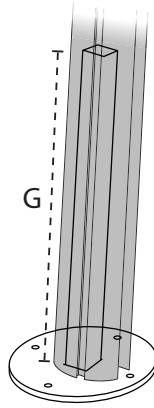

DIMENSIONS

STRAIGHT

FORWARD

| | A | B | C | D | E | F | G | H | I | J | K | L |
|-----------------|-------------|-----------|------------|-----------|--------------|-----------|--------------|-------------|-----------|------------|------------|------------|
| | cm/ft | cm/ft | cm/ft | cm/ft | cm/ft | cm/ft | cm/ft | cm/ft | cm/ft | cm/ft | cm/ft | cm/ft |
| ±2% Straight | 295/9' 8" | 200/6' 7" | 185/6' 1" | 260/8' 7" | 270/8' 10.3" | 135/4' 5" | 240/7' 10.5" | 360/11' 10" | 90/2' 11" | 260/8' 7" | 35/1' 1.8" | 370/12' 2" |
| 3m/9' 10" | 345/11' 4" | 205/6' 9" | 185/6' 1" | 260/8' 7" | 280/9' 2" | 140/4' 7" | 250/8' 2.4" | 400/13' 2" | 80/2' 8" | 270/8' 10" | 50/1' 7.7" | 435/14' 3" |
| ±2% Forward | 330/10' 10" | 195/6' 5" | 180/5' 11" | 255/8' 8" | 270/8' 10.3" | 135/4' 5" | 305/10' | 350/11' 6" | 90/2' 11" | 260/8' 7" | 0/0" | 370/12' 2" |
| 3 m/9' 10" | 380/12' 6" | 195/6' 5" | 180/5' 11" | 255/8' 8" | 280/9' 2" | 140/4' 7" | 315/10' 4" | 390/12' 10" | 80/2' 8" | 260/8' 7" | 5/1' 1.97" | 435/14' 3" |

DIMENSIONS / MATERIALS SPIGOT

SINGLE

Material: Galvanised steel 8mm/0.3"

Geomet (marine grade)
coated steel 8mm/0.3"
Nylon 1mm/0.04"

DUO

MULTI

OPPOSITE

| | A | B | C | D | E | F | G | H | I |
|------------------|---------|---------|---------|----------|----------|----------|-----------|---------|---------|
| | mm/inch | mm/inch | mm/inch | mm/inch | mm/inch | mm/inch | mm/inch | mm/inch | mm/inch |
| Straight/Forward | 40/1.6" | 40/1.6" | 3/0.12" | 215/8.5" | 170/6.7" | 11/0.43" | 490/17.3" | - | - |
| Duo | 40/1.6" | 40/1.6" | 3/0.12" | 215/8.5" | 170/6.7" | 11/0.43" | 490/17.3" | 40/1.6" | 45 |
| Multi | 40/1.6" | 40/1.6" | 3/0.12" | 215/8.5" | 170/6.7" | 11/0.43" | 490/17.3" | 80/3.1" | 45 |
| Opposite | 40/1.6" | 40/1.6" | 3/0.12" | 215/8.5" | 170/6.7" | 11/0.43" | 490/17.3" | 80/3.1" | - |