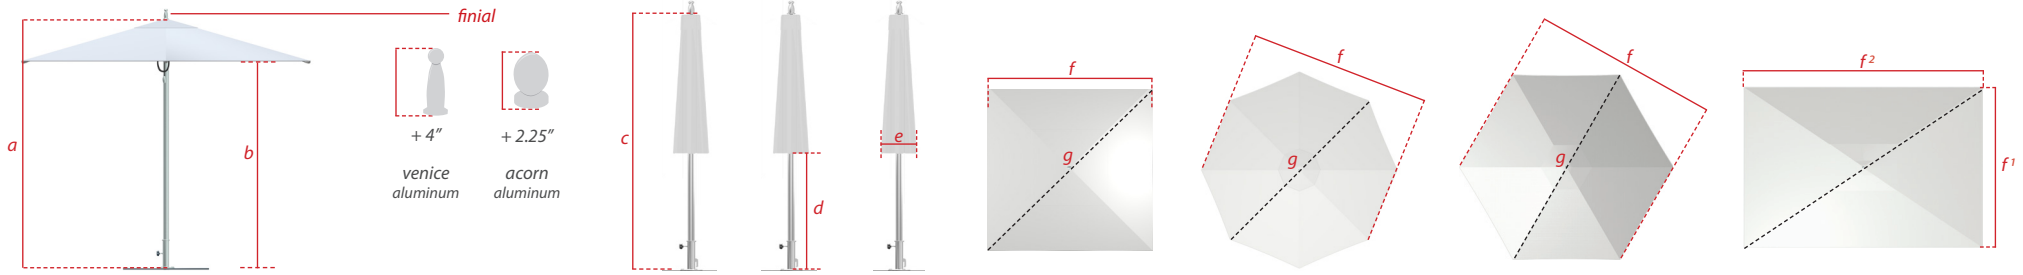

classic	sizes [ft/m]	applies to				mast height (open position) a (in/cm)	canopy clearance b (in/cm)	mast height (closed position) c (in/cm)	table clearance d (in/cm)	closed parasol width e (in/cm)	flat to flat (Open Umbrella) f (in/cm)	point to point g (in/cm)	canopy area coverage ft²
		premium ocean master	plantation	essential bay master	vineyard								
square	5.5' / 1.65m	✓	✓	✓	✓	93 / 237	78 / 198	93 / 237	45 / 114	11 / 28	64 / 163	91 / 232	28.75
	6.5' / 2.0m	✓	✓	✓	✓	93 / 237	75 / 190.5	93 / 237	32 / 81	10 / 25	79 / 201	113 / 288	44.5
	7.5' / 2.25m	✓	✓	✓	✓	97 / 247	78 / 198	97 / 247	33 / 84	12 / 30	88 / 224	125 / 318	54.25
	8.5' / 2.6m (4 ribs)	n/a	n/a	✓	✓	93 / 237	70 / 190.5	93 / 237	24 / 60	13 / 33	95 / 241	135 / 343	72
	8.5' / 2.6m (8 ribs)	✓	✓	n/a	n/a	96.5 / 245	73 / 185	96.5 / 245	23 / 58	9 / 23	102 / 260	144 / 366	72
	10.0' / 3.0m auto-scope	✓	✓	n/a	n/a	103 / 262	84 / 213	118 / 300	32 / 81	15 / 38	119 / 303	170 / 432	94.25
octagon	6.0' / 1.8m	✓	✓	n/a	n/a	91 / 232	77 / 195	91 / 232	52 / 132	11 / 28	68 / 173	73 / 186	26
	7.5' / 2.25m	✓	✓	✓	✓	93 / 237	78 / 198	93 / 237	45 / 114	16 / 41	85 / 216	92 / 234	40.75
	9.0' / 2.75m	✓	✓	✓	✓	93 / 237	74 / 188	93 / 237	36 / 91	10 / 25	105 / 267	113 / 288	62.75
	10.5' / 3.2m	✓	✓	✓	✓	97 / 247	78 / 198	97 / 247	32 / 81	12 / 31	115 / 293	125 / 318	76.75
	11.5' / 3.6m	✓	✓	n/a	n/a	97 / 247	75 / 190	97 / 247	27 / 68	11 / 28	125 / 318	135 / 343	89.5
	13.0' / 4.0m auto-scope	✓	✓	n/a	n/a	100 / 254	83 / 210	113 / 288	30 / 76	12 / 31	142 / 361	154 / 392	116.5
hexagon	7.0' / 2.15m	✓	✓	✓	✓	93 / 237	80 / 203	93 / 237	45 / 114	11 / 28	79 / 201	92 / 234	37.5
	8.5' / 2.6m	✓	✓	✓	✓	93 / 237	76 / 193	93 / 237	35 / 89	12 / 31	100 / 254	113 / 288	57.5
	10.0' / 3.0m	✓	✓	✓	✓	97 / 247	77 / 196	97 / 247	32 / 81	12 / 31	108 / 275	125 / 318	70.5
	11.0' / 3.4m	✓	✓	n/a	n/a	97 / 247	73 / 185	97 / 247	28 / 71	14 / 36	116 / 295	135 / 343	82.25
rectangle	5.0' x 8.0' / 1.5m x 2.45m	✓	✓	n/a	n/a	97 / 247	80 / 203	97 / 247	39 / 99	11 / 28	f1 X f2 57x98 145x249	113 / 288	38.75
	6.0' x 9.0' / 1.8m x 2.75m	✓	✓	✓	✓	97 / 247	74 / 188	97 / 247	28 / 71	7 / 18	f1 X f2 75x112 191x285	134 / 340	58.25
	8.0' x 12.0' / 2.45m x 3.65m auto-scope	✓	✓	n/a	n/a	103 / 262	86 / 218	115 / 293	31 / 79	13 / 33	f1 X f2 95x142 242x361	171 / 435	93.75

Dimension Tolerances ± 2"
Dimensions shown correspond to indicated lift system
Options are subject to change without notice
Some options are only available in certain sizes and shapes

Pole Diameter 1.5"
base height not included