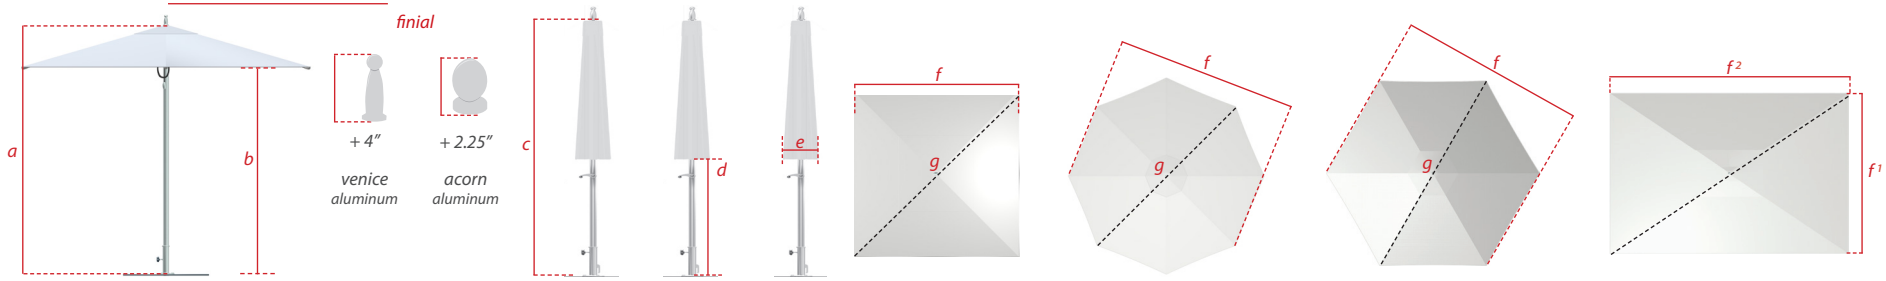

ocean master and plantation classic

"easy drive" crank lift system

		mast height (open position)	canopy clearance	mast height (closed position)	table clearance	closed parasol width	flat to flat (Open Umbrella)	point to point	canopy area coverage	crank handle clearance
<i>classic</i>	sizes [ft/m]	a (in/cm)	b (in/cm)	c (in/cm)	d (in/cm)	e (in/cm)	f (in/cm)	g (in/cm)	ft²	
<i>square</i> 	6.5' / 2.0m	95 / 242	75 / 190	95 / 242	38 / 96	12 / 31	80 / 204	113 / 288	44.5	
	7.5' / 2.25m	95 / 242	73 / 185	95 / 242	32 / 81	13 / 33	88 / 244	124 / 315	54.25	
	8.5' / 2.6m	106 / 210	82 / 208	106 / 270	32 / 81	13 / 33	101 / 257	143 / 363	72	
	10.0' / 3.0m <i>telescoping mast</i>	104.5 / 265	83 / 210	139 / 354	52 / 132	15 / 81	119.5 / 304	169 / 430	99.25	
<i>octagon</i> 	9.0' / 2.75m	94 / 188	80 / 203	94 / 188	37 / 94	15 / 81	105.5 / 268	114 / 290	62.75	
	10.5' / 3.2m	94 / 188	77 / 196	94 / 188	32 / 81	16 / 41	115 / 293	125 / 317.5	76.75	
	11.5' / 3.6m <i>telescoping mast</i>	97 / 247	75 / 190	121 / 308	51 / 130	16 / 41	125 / 318	135 / 343	89.5	
	13.0' / 4.0m <i>telescoping mast</i>	102 / 259	77 / 196	130.5 / 331	53 / 135	17 / 43	143 / 363	155 / 394	115	
<i>hexagon</i> 	8.5' / 2.6m	95 / 242	78 / 198	95 / 242	36 / 91	11 / 28	98 / 249	113 / 288	57.5	
	10.0' / 3.0m	95 / 242	77 / 196	95 / 242	33 / 84	16 / 41	109 / 277	125 / 317.5	70.5	
	11.0' / 3.4m	99 / 252	77 / 195	99 / 252	30 / 76	12 / 31	117 / 298	135 / 343	82.25	
<i>rectangle</i> 	6.0' x 9.0' / 1.8m x 2.75m	98 / 249	76 / 143	98 / 249	29 / 73	13 / 33	f¹ X f² 75x112 191x285	135 / 343	58.25	
	8.0' x 12.0' / 2.45m x 3.65m <i>telescoping mast</i>	100 / 254	87 / 221	134 / 340	48.5 / 123	18 / 132	f¹ X f² 94x141 239x359	172 / 437	92	

Dimension Tolerances ± 2"
Dimensions shown correspond to indicated lift system
Options are subject to change without notice
Some options are only available in certain sizes and shapes

Pole Diameter 1.5"
base height not included