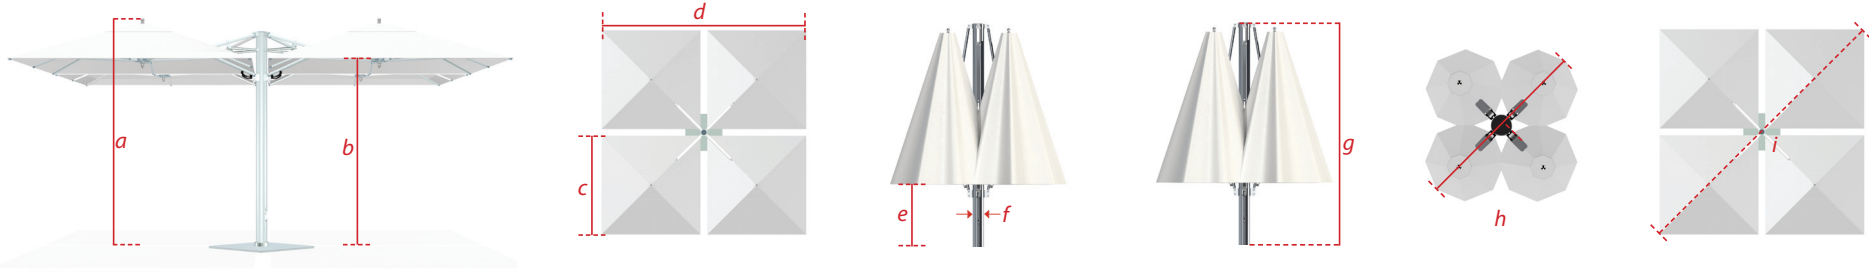

bay master & vineyard shade pod

			total height (open, including finial)	canopy clearance	flat to flat (diameter)	flat to flat (2 canopies)	table clearance	pole diameter	total height (closed, including finial)	closed parasol width (diameter)	point to point (including mast)
<i>shadepod</i>	sizes [ft/m]	sizes [ft/m]	a (in/cm)	b (in/cm)	c (in/cm)	d (in/cm)	e (in/cm)	f (in/cm)	g (in/cm)	h (in/cm)	i (in/cm)
<i>square</i>	8.0' / 2.45m	16.5' x 16.5' 5m x 5m	102 / 259	80 / 203	96 / 244	198 / 503	24 / 61	5 ³ / ₈ / 14	100 / 254	43 / 109	280 / 711
	10.0' / 3m	20' x 20' 6m x 6m	112 / 284	83 / 211	116 / 295	240 / 610	13 / 33	5 ³ / ₈ / 14	116 / 295	52 / 132	340 / 864

finish option bay master shade pod

finish option for vineyard shade pod

vent and pocket options

single vent

profile options

market

valance
straight

valance
scalloped

finial

acorn
aluminum

panel options

single
solid color

alternating
panels

alternating panel
& alternating
valance

alternating
panel and
matching valance

canopy options

binding

lift system

auto lift
assist system
(no telescoping)

Dimension Tolerances +-2"
Options are subject to change without notice
Some options are only available in certain sizes and shapes