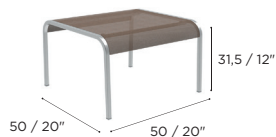

QT COLLECTION
design by Kris Van Puyvelde

JOS
DE GROOT
TERRASADVIES

QT SPECIFICATIONS

JOS STANDARD ON REQUEST

DE GROOT

TERRASADVIES

RELAX CHAIR	Ref. QT 195T...		
0,44 m ² (2)	18,8 kg		
Headcushion included			
125			

SIDE TABLE	Ref. QT 50...		
0,1 m ³	8 kg		

	STAINLESS STEEL BRUSHED	STAINLESS STEEL ELECTRO POLISHED	COATED STAINLESS STEEL	COATED STAINLESS STEEL	COATED STAINLESS STEEL
ALUMINIUM	QT 50 AWR	QT 50 AEPWR	QT 50 AWRWR		
	QT 50 AS	QT 50 AEPS		QT 50 ASS	
	QT 50 AA	QT 50 AEPAA			QT 50 AAA