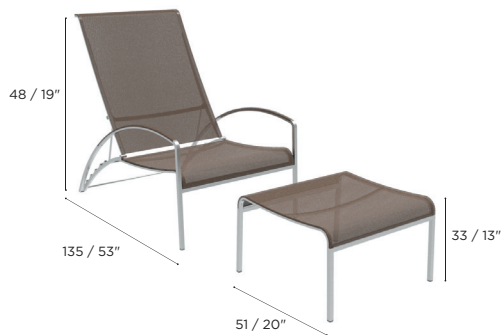

QT COLLECTION
design by Kris Van Puyvelde

JOS
DE GROOT
TERRASADVIES

QT SPECIFICATIONS

JOS STANDARD ON REQUEST

DE GROOT

TERRASADVIES

RELAX CHAIR	Ref. QT 195T...		
0,44 m ² (2)	18,8 kg		
Headcushion included			
125			

SIDE TABLE	Ref. QT 50...		
0,1 m ³	8 kg		

	STAINLESS STEEL BRUSHED	STAINLESS STEEL ELECTRO POLISHED	COATED STAINLESS STEEL	COATED STAINLESS STEEL	COATED STAINLESS STEEL
ALUMINIUM	QT 50 AWR	QT 50 AEPWR	QT 50 AWRWR		
	QT 50 AS	QT 50 AEPS		QT 50 ASS	
	QT 50 AA	QT 50 AEPAA			QT 50 AAA