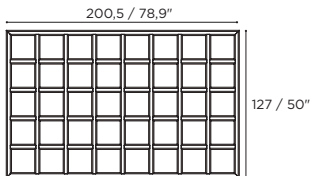

MAHOGANY OILED TEAK 	TEAK
	MZX 150 MHOT •	MZX 150 W •

LOUNGE ELEMENT 200		Ref: MZX 200...
0,22 m²	42 kg	
4 LEGS INCLUDED		
40-41