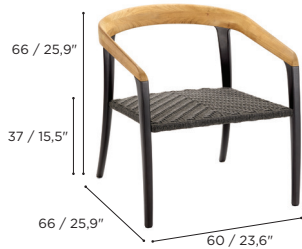

JIVE COLLECTION

design by Kris Van Puyvelde

JIVE SPECIFICATIONS

CHAIR	Ref: JIV 55W...
0,21 m³	6,6 kg
48-49	

	COATED ALUMINIUM + TEAK		COATED ALUMINIUM + TEAK		COATED ALUMINIUM + TEAK		COATED ALUMINIUM + TEAK		COATED ALUMINIUM + TEAK		COATED ALUMINIUM + TEAK	
	A	TK	BR	TK	WR	TK	MR	TK	OL	TK	SB	TK
	JIV 55 WA	JIV 55 WBR	JIV 55 WWR	JIV 55 WMR	JIV 55 WOL	JIV 55 WSB						
	CUSHIONS											
	PIL JIV 55 ALED... (SEAT + BACK)											
CAT. A												•
CAT. B												•
CAT. C												•
	PIL JIV 55 ASED... (SEAT)											
CAT. A												•
CAT. B												•
CAT. C												•
	PIL JIV 55 BED... (BACK)											
CAT. A												•
CAT. B												•
CAT. C												•

CHAIR	Ref: JIV 55WG...
0,21 m³	6,6 kg
50-51, 52-53, 56-57, 58-59	

	OLEFIN FIBER	COATED ALUMINIUM + TEAK		COATED ALUMINIUM + TEAK	
		A	TK	BR	TK
		JIV 55 WGA	JIV 55 WGBR		
		•	•		
		CUSHIONS			
		PIL JIV 55 LED... (SEAT + BACK)			
CAT. A		•			
CAT. B		•			
CAT. C		•			
		PIL JIV 55 SED... (SEAT)			
CAT. A		•			
CAT. B		•			
CAT. C		•			
		PIL JIV 55 BED... (BACK)			
CAT. A		•			
CAT. B		•			
CAT. C		•			

JIVE SPECIFICATIONS

CHAIR		Ref: JIV 55...
	0,21 m ³	 6,6 kg
	61	

	COATED ALUMINIUM A	COATED ALUMINIUM BR	COATED ALUMINIUM WR	COATED ALUMINIUM MR	COATED ALUMINIUM OL	COATED ALUMINIUM SB
	JIV 55 A	JIV 55 BR	JIV 55 WR	JIV 55 MR	JIV 55 OL	JIV 55 SB
	•	•	•	•	•	•
	CUSHIONS					
	PIL JIV 55 ALED... (SEAT + BACK)					
CAT. A				•		
CAT. B				•		
CAT. C				•		
	PIL JIV 55 ASED... (SEAT)					
CAT. A				•		
CAT. B				•		
CAT. C				•		
	PIL JIV 55 BED... (BACK)					
CAT. A				•		
CAT. B				•		
CAT. C				•		

RELAX CHAIR		Ref: JIV 77WG...
	0,28 m ³	 7,4 kg
	55	

		COATED ALUMINIUM + TEAK A TK	COATED ALUMINIUM + TEAK BR TK
OLEFIN FIBER		JIV 77 WGA	JIV 77 WGBR
		•	•
	CUSHIONS		
	PIL JIV 77 LED... (SEAT + BACK)		
CAT. A		•	
CAT. B		•	
CAT. C		•	
	PIL JIV 77 SED... (SEAT)		
CAT. A		•	
CAT. B		•	
CAT. C		•	
	PIL JIV 77 BED... (BACK)		
CAT. A		•	
CAT. B		•	
CAT. C		•	