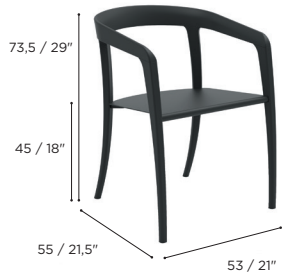

JIVE COLLECTION

design by Kris Van Puyvelde

JIVE SPECIFICATIONS

CHAIR	Ref: JIV 55W...
0,21 m³	6,6 kg
48-49	

	COATED ALUMINIUM + TEAK		COATED ALUMINIUM + TEAK		COATED ALUMINIUM + TEAK		COATED ALUMINIUM + TEAK		COATED ALUMINIUM + TEAK		COATED ALUMINIUM + TEAK	
	A	TK	BR	TK	WR	TK	MR	TK	OL	TK	SB	TK
	JIV 55 WA	JIV 55 WBR	JIV 55 WWR	JIV 55 WMR	JIV 55 WOL	JIV 55 WSB						
	CUSHIONS											
	PIL JIV 55 ALED... (SEAT + BACK)											
CAT. A												•
CAT. B												•
CAT. C												•
	PIL JIV 55 ASED... (SEAT)											
CAT. A												•
CAT. B												•
CAT. C												•
	PIL JIV 55 BED... (BACK)											
CAT. A												•
CAT. B												•
CAT. C												•

CHAIR	Ref: JIV 55WG...
0,21 m³	6,6 kg
50-51, 52-53, 56-57, 58-59	

	OLEFIN FIBER	COATED ALUMINIUM + TEAK		COATED ALUMINIUM + TEAK	
		A	TK	BR	TK
		JIV 55 WGA	JIV 55 WGBR		
		•	•		
		CUSHIONS			
		PIL JIV 55 LED... (SEAT + BACK)			
CAT. A		•			
CAT. B		•			
CAT. C		•			
		PIL JIV 55 SED... (SEAT)			
CAT. A		•			
CAT. B		•			
CAT. C		•			
		PIL JIV 55 BED... (BACK)			
CAT. A		•			
CAT. B		•			
CAT. C		•			

JIVE SPECIFICATIONS

CHAIR		Ref: JIV 55...
	0,21 m ³	 6,6 kg
	61	

	COATED ALUMINIUM A	COATED ALUMINIUM BR	COATED ALUMINIUM WR	COATED ALUMINIUM MR	COATED ALUMINIUM OL	COATED ALUMINIUM SB
	JIV 55 A	JIV 55 BR	JIV 55 WR	JIV 55 MR	JIV 55 OL	JIV 55 SB
	•	•	•	•	•	•
	CUSHIONS					
	PIL JIV 55 ALED... (SEAT + BACK)					
CAT. A				•		
CAT. B				•		
CAT. C				•		
	PIL JIV 55 ASED... (SEAT)					
CAT. A				•		
CAT. B				•		
CAT. C				•		
	PIL JIV 55 BED... (BACK)					
CAT. A				•		
CAT. B				•		
CAT. C				•		

RELAX CHAIR		Ref: JIV 77WG...
	0,28 m ³	 7,4 kg
	55	

		COATED ALUMINIUM + TEAK A TK	COATED ALUMINIUM + TEAK BR TK
OLEFIN FIBER		JIV 77 WGA	JIV 77 WGBR
		•	•
	CUSHIONS		
	PIL JIV 77 LED... (SEAT + BACK)		
CAT. A		•	
CAT. B		•	
CAT. C		•	
	PIL JIV 77 SED... (SEAT)		
CAT. A		•	
CAT. B		•	
CAT. C		•	
	PIL JIV 77 BED... (BACK)		
CAT. A		•	
CAT. B		•	
CAT. C		•	