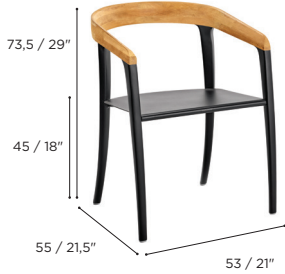

JIVE COLLECTION

design by Kris Van Puyvelde

JIVE SPECIFICATIONS

CHAIR	Ref: JIV 55W...
0,21 m³	6,6 kg
48-49	

	COATED ALUMINIUM + TEAK		COATED ALUMINIUM + TEAK		COATED ALUMINIUM + TEAK		COATED ALUMINIUM + TEAK		COATED ALUMINIUM + TEAK		COATED ALUMINIUM + TEAK	
	A	TK	BR	TK	WR	TK	MR	TK	OL	TK	SB	TK
	JIV 55 WA	JIV 55 WBR	JIV 55 WWR	JIV 55 WMR	JIV 55 WOL	JIV 55 WSB						
	CUSHIONS											
	PIL JIV 55 ALED... (SEAT + BACK)											
CAT. A												•
CAT. B												•
CAT. C												•
	PIL JIV 55 ASED... (SEAT)											
CAT. A												•
CAT. B												•
CAT. C												•
	PIL JIV 55 BED... (BACK)											
CAT. A												•
CAT. B												•
CAT. C												•

CHAIR	Ref: JIV 55WG...
0,21 m³	6,6 kg
50-51, 52-53, 56-57, 58-59	

	OLEFIN FIBER	COATED ALUMINIUM + TEAK		COATED ALUMINIUM + TEAK	
		A	TK	BR	TK
		JIV 55 WGA	JIV 55 WGBR		
		•	•		
		CUSHIONS			
		PIL JIV 55 LED... (SEAT + BACK)			
CAT. A		•			
CAT. B		•			
CAT. C		•			
		PIL JIV 55 SED... (SEAT)			
CAT. A		•			
CAT. B		•			
CAT. C		•			
		PIL JIV 55 BED... (BACK)			
CAT. A		•			
CAT. B		•			
CAT. C		•			

JIVE SPECIFICATIONS

CHAIR		Ref: JIV 55...
	0,21 m ³	 6,6 kg
	61	

	COATED ALUMINIUM A	COATED ALUMINIUM BR	COATED ALUMINIUM WR	COATED ALUMINIUM MR	COATED ALUMINIUM OL	COATED ALUMINIUM SB
	JIV 55 A	JIV 55 BR	JIV 55 WR	JIV 55 MR	JIV 55 OL	JIV 55 SB
	•	•	•	•	•	•
	CUSHIONS					
	PIL JIV 55 ALED... (SEAT + BACK)					
CAT. A				•		
CAT. B				•		
CAT. C				•		
	PIL JIV 55 ASED... (SEAT)					
CAT. A				•		
CAT. B				•		
CAT. C				•		
	PIL JIV 55 BED... (BACK)					
CAT. A				•		
CAT. B				•		
CAT. C				•		

RELAX CHAIR		Ref: JIV 77WG...
	0,28 m ³	 7,4 kg
	55	

		COATED ALUMINIUM + TEAK A TK	COATED ALUMINIUM + TEAK BR TK
OLEFIN FIBER		JIV 77 WGA	JIV 77 WGBR
		•	•
	CUSHIONS		
	PIL JIV 77 LED... (SEAT + BACK)		
CAT. A		•	
CAT. B		•	
CAT. C		•	
	PIL JIV 77 SED... (SEAT)		
CAT. A		•	
CAT. B		•	
CAT. C		•	
	PIL JIV 77 BED... (BACK)		
CAT. A		•	
CAT. B		•	
CAT. C		•	