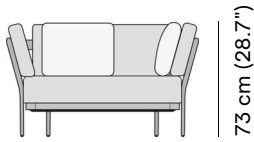

Suggested colour combinations

TE TOSCANA 1

SD SULTAN DUNE 1

TE VANILLA 1

TC NEBBIA 2

Lounge chair

Technical drawing

128.5 cm (50.6")

73 cm (28.7")

93 cm (36.6")

73 cm (28.7")

128.5 cm (50.6")

93 cm (36.6")

Maintenance

To maintain and protect your Manutti pieces, we've developed a series of products that will guarantee their extended lifespan and your carefree enjoyment for many years to come.