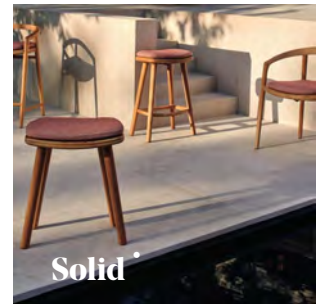

JOS

DE GROOT

TERRASADRES

Flows

Lounge chair

designed by

Metrica Design Studio

More in this collection

[VIEW COLLECTION](#)

Matching collections

Manutti

manutti.com