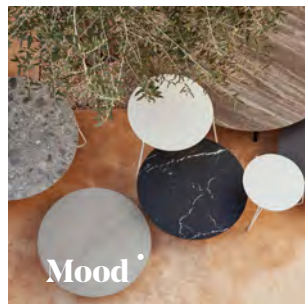

JOS

DE GROOT

TERRASADRES

Flows

Lounge chair

designed by

Metrica Design Studio

More in this collection

[VIEW COLLECTION](#)

Matching collections

Manutti

manutti.com