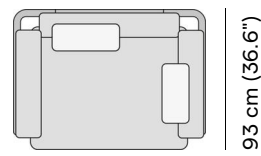

Suggested colour combinations

TE TOSCANA 1

SD SULTAN DUNE 1

TE VANILLA 1

TC NEBBIA 2

Lounge chair

Technical drawing

128.5 cm (50.6")

73 cm (28.7")

93 cm (36.6")

73 cm (28.7")

128.5 cm (50.6")

93 cm (36.6")

Maintenance

To maintain and protect your Manutti pieces, we've developed a series of products that will guarantee their extended lifespan and your carefree enjoyment for many years to come.