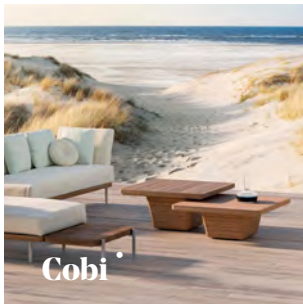

JOS

DE GROOT

TERRASADRES

Flows

Lounge chair

designed by

Metrica Design Studio

More in this collection

[VIEW COLLECTION](#)

Matching collections

Manutti

manutti.com