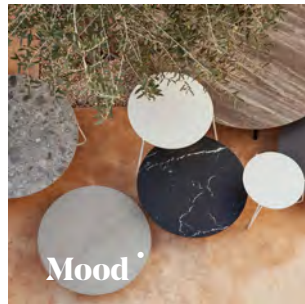

JOS

DE GROOT

TERRASADRES

Flows

Lounge chair

designed by

Metrica Design Studio

More in this collection

[VIEW COLLECTION](#)

Matching collections

Manutti

manutti.com