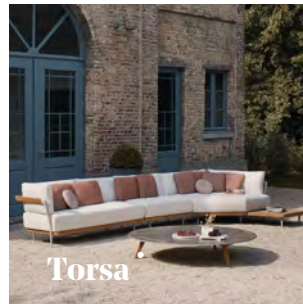

JOS

DE GROOT

TERRASADRES

Flows

Lounge chair

designed by

Metrica Design Studio

More in this collection

[VIEW COLLECTION](#)

Matching collections

Manutti

manutti.com