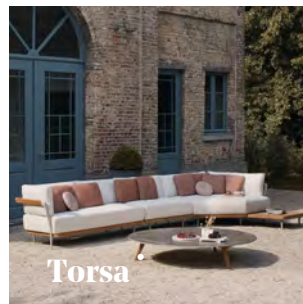

JOS

DE GROOT

TERRASADRES

Flows

Lounge chair

designed by

Metrica Design Studio

More in this collection

[VIEW COLLECTION](#)

Matching collections

Manutti

manutti.com