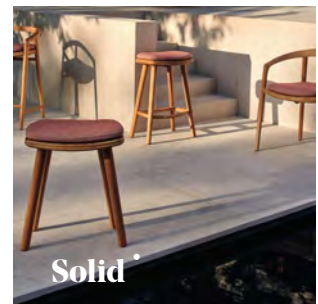

JOS

DE GROOT

TERRASADRES

Flows

Lounge chair

designed by

Metrica Design Studio

More in this collection

[VIEW COLLECTION](#)

Matching collections

Manutti

manutti.com