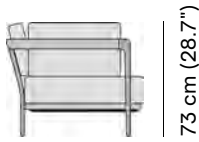

Suggested colour combinations

TE TOSCANA 1

SD SULTAN DUNE 1

TE VANILLA 1

TC NEBBIA 2

Lounge chair

Technical drawing

128.5 cm (50.6")

73 cm (28.7")

93 cm (36.6")

73 cm (28.7")

128.5 cm (50.6")

93 cm (36.6")

Maintenance

To maintain and protect your Manutti pieces, we've developed a series of products that will guarantee their extended lifespan and your carefree enjoyment for many years to come.