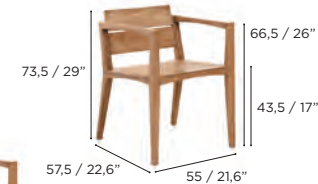

TEAK	
	ZNTL 150T
	•

ARM CHAIR		Ref. ZNT 55	
	0,25 m³		9 kg
	74, 75		

PIL ZNT 55 ED