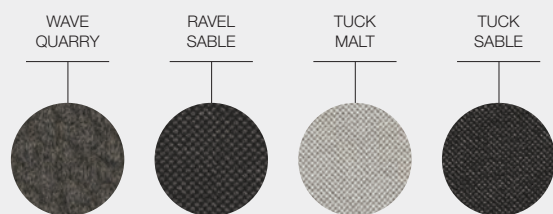

DUNE LOUNGE

DESIGNER · SEBASTIAN HERKNER · GERMANY

FRAME COLOURS

TEAK FINISH

SEAT CUSHION
LOWER BLANKET
UPPER BLANKET
LARGE SCATTER CUSHION
MEDIUM SCATTER CUSHION
SMALL SCATTER CUSHION

WAVE QUARRY
RAVEL SABLE
TUCK MALT
RAVEL SABLE
TUCK SABLE
WAVE QUARRY

SEAT CUSHION
LOWER BLANKET
UPPER BLANKET
LARGE SCATTER CUSHION
MEDIUM SCATTER CUSHION
SMALL SCATTER CUSHION

DOT OYSTER
TUCK MALT
WAVE BUFF
RAVEL DUNE
TUCK MALT
DOT NIMBUS

FABRIC COMBINATION #1 (0140)

FABRIC COMBINATION #2 (0141)

SEAT CUSHION
LOWER BLANKET
UPPER BLANKET
LARGE SCATTER CUSHION
MEDIUM SCATTER CUSHION
SMALL SCATTER CUSHION

WAVE RUSSET
RAVEL GINGER
TUCK CIDER
RAVEL GINGER
TUCK CIDER
WAVE RUSSET

SEAT CUSHION
LOWER BLANKET
UPPER BLANKET
LARGE SCATTER CUSHION
MEDIUM SCATTER CUSHION
SMALL SCATTER CUSHION