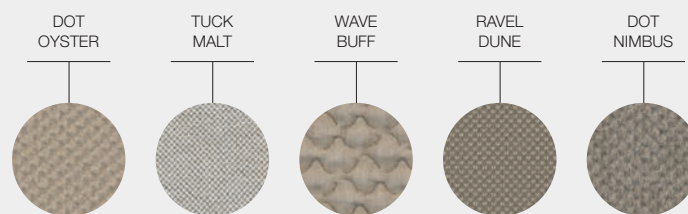

DUNE LOUNGE

DESIGNER · SEBASTIAN HERKNER · GERMANY

FRAME COLOURS

TEAK FINISH

SEAT CUSHION
LOWER BLANKET
UPPER BLANKET
LARGE SCATTER CUSHION
MEDIUM SCATTER CUSHION
SMALL SCATTER CUSHION

WAVE QUARRY
RAVEL SABLE
TUCK MALT
RAVEL SABLE
TUCK SABLE
WAVE QUARRY

SEAT CUSHION
LOWER BLANKET
UPPER BLANKET
LARGE SCATTER CUSHION
MEDIUM SCATTER CUSHION
SMALL SCATTER CUSHION

DOT OYSTER
TUCK MALT
WAVE BUFF
RAVEL DUNE
TUCK MALT
DOT NIMBUS

FABRIC COMBINATION #1 (0140)

FABRIC COMBINATION #2 (0141)

SEAT CUSHION
LOWER BLANKET
UPPER BLANKET
LARGE SCATTER CUSHION
MEDIUM SCATTER CUSHION
SMALL SCATTER CUSHION

WAVE RUSSET
RAVEL GINGER
TUCK CIDER
RAVEL GINGER
TUCK CIDER
WAVE RUSSET

SEAT CUSHION
LOWER BLANKET
UPPER BLANKET
LARGE SCATTER CUSHION
MEDIUM SCATTER CUSHION
SMALL SCATTER CUSHION

DOT PUTTY
WAVE GRAVEL
TUCK DUST
WAVE GRAVEL
DOT PUTTY
TUCK DENIM

FABRIC COMBINATION #3 (0142)

FABRIC COMBINATION #4 (0201)