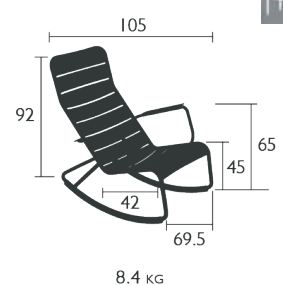

LUXEMBOURG®

Tubular Aluminium frame
Curved aluminium slats seat
Curved aluminium slats backrest
Aluminium slats armrests
Silencing pads
Stacking capacity : x 6 (Height – stacked : 84 cm)
Compatible with:
OUTDOOR CUSHION 96 X 47 CM - BASICS
LOW ARMCHAIR HEADREST - LUXEMBOURG®

FURNITURE

Tubular Aluminium frame
Outdoor fabric Batyline® ISO / DUO or Batyline® STEREO :
tearproof, stain-resistant, mould-resistant, and shape-retention
See p. I Bis for available colours
Compatible with:
LOW ARMCHAIR - LUXEMBOURG® & LUXEMBOURG® STEEL

Tubular Aluminium frame
Curved aluminium slats seat
Curved aluminium slats backrest
Aluminium slats armrests
Silencing pads
Stacking capacity : x 4 (Height – stacked : 85 cm)

Tubular Aluminium frame
Curved aluminium slats seat
Curved aluminium slats backrest
Aluminium slats armrests