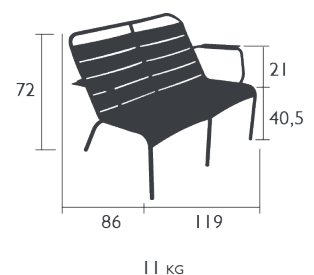

4102 - ARMCHAIR
DESIGN BY FRÉDÉRIC SOFIA

Tubular Aluminium frame
Curved aluminium slats seat
Curved aluminium slats backrest
Aluminium slats armrests
Silencing pads
Stacking capacity : x 8 (Height – stacked : 116 cm)
Compatible with:
SKIN OUTDOOR CUSHION 45 X 40 CM - BASICS
OUTDOOR CUSHION 37 X 41 CM - BASICS
OUTDOOR CUSHION 41 X 38 CM - COLOR MIX

LUXEMBOURG®

4104 - LOW ARMCHAIR
DESIGN BY FRÉDÉRIC SOFIA

Tubular Aluminium frame
Curved aluminium slats seat
Curved aluminium slats backrest
Aluminium slats armrests
Silencing pads
Stacking capacity : x 6 (Height – stacked : 84 cm)
Compatible with:
OUTDOOR CUSHION 96 X 47 CM - BASICS
LOW ARMCHAIR HEADREST - LUXEMBOURG®

4105 - DUO LOW ARMCHAIR
DESIGN BY FRÉDÉRIC SOFIA

Tubular Aluminium frame
Curved aluminium slats seat
Curved aluminium slats backrest
Aluminium slats armrests
Silencing pads
Stacking capacity : x 4 (Height – stacked : 85 cm)

DESIGN BY FRÉDÉRIC SOFIA

Tubular Aluminium frame
 Curved aluminium slats seat
 Curved aluminium slats backrest
 Silencing pads
Stacking capacity : x 4 (Height – stacked : 100 cm)

10.3 KG

4110 - 3/4-SEATER BENCH