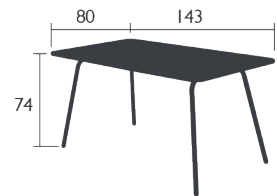

18.9 KG

4134 - PEDESTAL TABLE 80 X 80 CM
 DESIGN BY FRÉDÉRIC SOFIA

Tubular Aluminium frame
 Aluminium slats table top
 Steel ballast, aluminium base
 Parasol hole Ø 41 mm (Pole = Ø 37 mm)

19.6 KG

LUXEMBOURG®

4135 - FOUR-LEG TABLE 80 X 80 CM
 DESIGN BY FRÉDÉRIC SOFIA

DOMESTIC PROFESSIONAL INTENSIVE 9 IPAC ☀️ 👤 x4 🎨 24

Aluminium slats table top
 Tubular aluminium base
 Parasol hole Ø 41 mm (Pole = Ø 37 mm)

9 KG

4133 - TABLE 143 X 80 CM
 DESIGN BY FRÉDÉRIC SOFIA

DOMESTIC PROFESSIONAL INTENSIVE 9 IPAC ☀️ 👤 x6 🎨 24

Aluminium slats table top
 Tubular aluminium base
 Parasol hole Ø 41 mm (Pole = Ø 37 mm)

13.2 KG

4136 - TABLE 165 X 100 CM
 DESIGN BY FRÉDÉRIC SOFIA