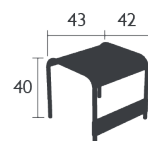

DESIGN BY FRÉDÉRIC SOFIA

Tubular Aluminium frame
 Curved aluminium slats seat
 Curved aluminium slats backrest
 Silencing pads
Stacking capacity : x 4 (Height – stacked : 100 cm)

10.3 KG

4110 - 3/4-SEATER BENCH

DESIGN BY FRÉDÉRIC SOFIA

Tubular Aluminium frame
 Curved aluminium slats seat
 Silencing pads

7 KG

4160 - SMALL LOW TABLE/FOOTREST

DESIGN BY FRÉDÉRIC SOFIA

Tubular Aluminium frame
 Aluminium slats table top
 Silencing pads

3 KG

4161 - LARGE LOW TABLE/GARDEN BENCH

DESIGN BY FRÉDÉRIC SOFIA

Tubular Aluminium frame
 Aluminium slats table top
 Silencing pads

5 KG

LUXEMBOURG®

4164 - SIDE BAR/TROLLEY BAR
 DESIGN BY FRÉDÉRIC SOFIA

Tubular Aluminium frame
 Removable aluminium sheet table top
 Wheels: flexible PVC tread,
 Painted aluminium wheel bodies
 Silencing pads