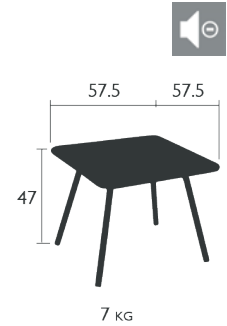

1.6 KG

4109 - BENCH

Tubular Aluminium frame
Curved aluminium slats seat
Curved aluminium slats backrest
Suitable for children aged 3-6 years (complies with European standards)
Stacking capacity : x 3 (Height – stacked : 69 cm)

2.8 KG

LUXEMBOURG® KID

4170 - TABLE 57 X 57 CM

NEW DOMESTIC PROFESSIONAL INTENSIVE 8 IPAC

Steel sheet table top
Steel tube base
Aluminium frame beneath table top
Silencing pads

4107 - TABLE 76 X 55.5 CM

DOMESTIC PROFESSIONAL INTENSIVE 8 IPAC