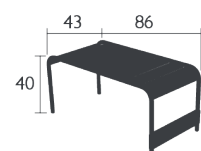

DESIGN BY FRÉDÉRIC SOFIA

Tubular Aluminium frame
 Curved aluminium slats seat
 Curved aluminium slats backrest
 Silencing pads
Stacking capacity : x 4 (Height – stacked : 100 cm)

10.3 KG

4110 - 3/4-SEATER BENCH

3 KG

4161 - LARGE LOW TABLE/GARDEN BENCH

DESIGN BY FRÉDÉRIC SOFIA

Tubular Aluminium frame
 Aluminium slats table top
 Silencing pads

5 KG

LUXEMBOURG®

4164 - SIDE BAR/TROLLEY BAR
 DESIGN BY FRÉDÉRIC SOFIA

Tubular Aluminium frame
 Removable aluminium sheet table top
 Wheels: flexible PVC tread,
 Painted aluminium wheel bodies
 Silencing pads

11.5 KG

FURNITURE

4138 - PEDESTAL TABLE 71 X 71 CM WITH SOLID TOP
 DESIGN BY FRÉDÉRIC SOFIA

Tubular Aluminium frame
 Steel sheet table top
 Steel ballast, aluminium base
Product enhancement :
 No rim, reduces corrosion risk

18.9 KG

4134 - PEDESTAL TABLE 80 X 80 CM
 DESIGN BY FRÉDÉRIC SOFIA

Tubular Aluminium frame
 Aluminium slats table top
 Steel ballast, aluminium base
 Parasol hole Ø 41 mm (Pole = Ø 37 mm)

19.6 KG

LUXEMBOURG®