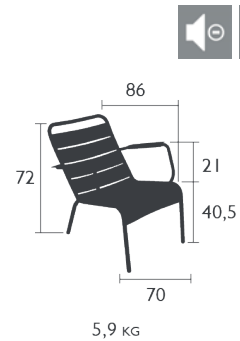

LUXEMBOURG®

4111 - STOOL
DESIGN BY FRÉDÉRIC SOFIA

Tubular Aluminium frame
Curved aluminium slats seat
Silencing pads
Stacking capacity : x 10 (Height – stacked : 92 cm)
Compatible with:
OUTDOOR CUSHION 41 X 38 CM - COLOR MIX

4101 - CHAIR
DESIGN BY FRÉDÉRIC SOFIA

Tubular Aluminium frame
Curved aluminium slats seat
Curved aluminium slats backrest
Silencing pads
Stacking capacity : x 10 (Height – stacked : 123.5 cm)
Compatible with:
SKIN OUTDOOR CUSHION 45 X 40 CM - BASICS
OUTDOOR CUSHION 37 X 41 CM - BASICS
OUTDOOR CUSHION 41 X 38 CM - COLOR MIX

4102 - ARMCHAIR
DESIGN BY FRÉDÉRIC SOFIA

Tubular Aluminium frame
Curved aluminium slats seat
Curved aluminium slats backrest
Aluminium slats armrests
Silencing pads
Stacking capacity : x 8 (Height – stacked : 116 cm)
Compatible with:
SKIN OUTDOOR CUSHION 45 X 40 CM - BASICS
OUTDOOR CUSHION 37 X 41 CM - BASICS
OUTDOOR CUSHION 41 X 38 CM - COLOR MIX

LUXEMBOURG®

4104 - LOW ARMCHAIR
DESIGN BY FRÉDÉRIC SOFIA

Tubular Aluminium frame
Curved aluminium slats seat
Curved aluminium slats backrest
Aluminium slats armrests
Silencing pads
Stacking capacity : x 6 (Height – stacked : 84 cm)
Compatible with:
OUTDOOR CUSHION 96 X 47 CM - BASICS
LOW ARMCHAIR HEADREST - LUXEMBOURG®