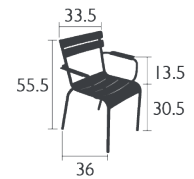

FURNITURE

4103 - BAR CHAIR
DESIGN BY FRÉDÉRIC SOFIA

Tubular Aluminium frame
Curved aluminium slats seat
Curved aluminium slats backrest
Silencing pads
Stacking capacity : x 6 (Height – stacked : 120 cm)
Compatible with:
SKIN OUTDOOR CUSHION 45 X 40 CM - BASICS
OUTDOOR CUSHION 37 X 41 CM - BASICS
OUTDOOR CUSHION 41 X 38 CM - COLOR MIX

4140 - HIGH TABLE 80 X 80 CM
DESIGN BY FRÉDÉRIC SOFIA

Tubular Aluminium frame
Aluminium slats table top
Steel ballast, aluminium base
Parasol hole Ø 41 mm (Pole = Ø 37 mm)

4141 - HIGH TABLE 73 X 126 CM
DESIGN BY FRÉDÉRIC SOFIA

Tubular Aluminium frame
Aluminium slats table top
Comes with two handbag hooks

LUXEMBOURG® KID

4106 - CHAIR

Tubular Aluminium frame
Curved aluminium slats seat
Curved aluminium slats backrest
Suitable for children aged 3-6 years (complies with European standards)
Stacking capacity : x 3 (Height – stacked : 69 cm)

1.1 KG

FURNITURE

4108 - ARMCHAIR

Tubular Aluminium frame
Curved aluminium slats seat
Curved aluminium slats backrest
Tubular aluminium armrests
Suitable for children aged 3-6 years (complies with European standards)
Stacking capacity : x 3 (Height – stacked : 69 cm)