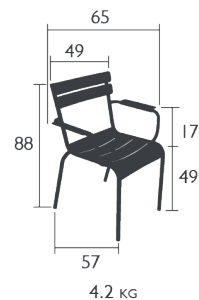

LUXEMBOURG®

4111 - STOOL
DESIGN BY FRÉDÉRIC SOFIA

Tubular Aluminium frame
Curved aluminium slats seat
Silencing pads
Stacking capacity : x 10 (Height – stacked : 92 cm)
Compatible with:
OUTDOOR CUSHION 41 X 38 CM - COLOR MIX

4101 - CHAIR
DESIGN BY FRÉDÉRIC SOFIA

Tubular Aluminium frame
Curved aluminium slats seat
Curved aluminium slats backrest
Silencing pads
Stacking capacity : x 10 (Height – stacked : 123.5 cm)
Compatible with:
SKIN OUTDOOR CUSHION 45 X 40 CM - BASICS
OUTDOOR CUSHION 37 X 41 CM - BASICS
OUTDOOR CUSHION 41 X 38 CM - COLOR MIX

4102 - ARMCHAIR
DESIGN BY FRÉDÉRIC SOFIA

Tubular Aluminium frame
Curved aluminium slats seat
Curved aluminium slats backrest
Aluminium slats armrests
Silencing pads
Stacking capacity : x 8 (Height – stacked : 116 cm)
Compatible with:
SKIN OUTDOOR CUSHION 45 X 40 CM - BASICS
OUTDOOR CUSHION 37 X 41 CM - BASICS
OUTDOOR CUSHION 41 X 38 CM - COLOR MIX

LUXEMBOURG®

4104 - LOW ARMCHAIR
DESIGN BY FRÉDÉRIC SOFIA

Tubular Aluminium frame
Curved aluminium slats seat
Curved aluminium slats backrest
Aluminium slats armrests
Silencing pads
Stacking capacity : x 6 (Height – stacked : 84 cm)
Compatible with:
OUTDOOR CUSHION 96 X 47 CM - BASICS
LOW ARMCHAIR HEADREST - LUXEMBOURG®