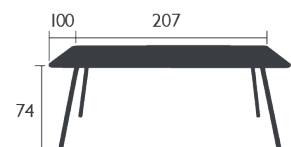

4135 - FOUR-LEG TABLE 80 X 80 CM
 DESIGN BY FRÉDÉRIC SOFIA

DOMESTIC PROFESSIONAL INTENSIVE 9 IPAC ☀️ 👤 x4 🎨 24

Aluminium slats table top
 Tubular aluminium base
 Parasol hole Ø 41 mm (Pole = Ø 37 mm)

9 KG

4133 - TABLE 143 X 80 CM
 DESIGN BY FRÉDÉRIC SOFIA

DOMESTIC PROFESSIONAL INTENSIVE 9 IPAC ☀️ 👤 x6 🎨 24

Aluminium slats table top
 Tubular aluminium base
 Parasol hole Ø 41 mm (Pole = Ø 37 mm)

13.2 KG

4136 - TABLE 165 X 100 CM
 DESIGN BY FRÉDÉRIC SOFIA

DOMESTIC PROFESSIONAL INTENSIVE 9 IPAC ☀️ 👤 x8 🎨 24

Aluminium slats table top
 Tubular aluminium base

19.4 KG

4132 - TABLE 207 X 100 CM
 DESIGN BY FRÉDÉRIC SOFIA

DOMESTIC PROFESSIONAL INTENSIVE 9 IPAC ☀️ 👤 x8 🎨 24

Aluminium slats table top
 Tubular aluminium base

21.4 KG

LUXEMBOURG®

4112 - BAR STOOL
DESIGN BY FRÉDÉRIC SOFIA

Tubular Aluminium frame
Curved aluminium slats seat
Silencing pads
Stacking capacity : x 6 (Height – stacked : 106.5 cm)
Compatible with:
OUTDOOR CUSHION 41 X 38 CM - COLOR MIX