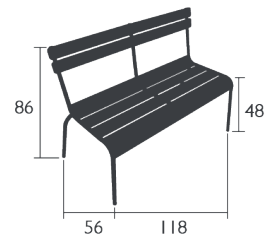

LUXEMBOURG®

4104 - LOW ARMCHAIR
DESIGN BY FRÉDÉRIC SOFIA

Tubular Aluminium frame
Curved aluminium slats seat
Curved aluminium slats backrest
Aluminium slats armrests
Silencing pads
Stacking capacity : x 6 (Height – stacked : 84 cm)
Compatible with:
OUTDOOR CUSHION 96 X 47 CM - BASICS
LOW ARMCHAIR HEADREST - LUXEMBOURG®

4105 - DUO LOW ARMCHAIR
DESIGN BY FRÉDÉRIC SOFIA

Tubular Aluminium frame
Curved aluminium slats seat
Curved aluminium slats backrest
Aluminium slats armrests
Silencing pads
Stacking capacity : x 4 (Height – stacked : 85 cm)

4166 - ROCKING CHAIR
DESIGN BY FRÉDÉRIC SOFIA

Tubular Aluminium frame
Curved aluminium slats seat
Curved aluminium slats backrest
Aluminium slats armrests

LUXEMBOURG®

4115 - 2/3-SEATER BENCH WITH BACKREST

DESIGN BY FRÉDÉRIC SOFIA

Tubular Aluminium frame
 Curved aluminium slats seat
 Curved aluminium slats backrest
 Silencing pads
Stacking capacity : x 4 (Height – stacked : 100 cm)

10.3 KG

4110 - 3/4-SEATER BENCH