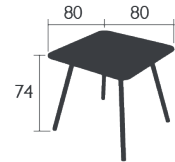

11.5 KG

FURNITURE

4138 - PEDESTAL TABLE 71 X 71 CM WITH SOLID TOP
 DESIGN BY FRÉDÉRIC SOFIA

Tubular Aluminium frame
 Steel sheet table top
 Steel ballast, aluminium base
Product enhancement :
 No rim, reduces corrosion risk

18.9 KG

4134 - PEDESTAL TABLE 80 X 80 CM
 DESIGN BY FRÉDÉRIC SOFIA

Tubular Aluminium frame
 Aluminium slats table top
 Steel ballast, aluminium base
 Parasol hole Ø 41 mm (Pole = Ø 37 mm)

19.6 KG

LUXEMBOURG®

4135 - FOUR-LEG TABLE 80 X 80 CM
 DESIGN BY FRÉDÉRIC SOFIA

DOMESTIC PROFESSIONAL INTENSIVE 9 IPAC ☀️ 👤 x4 🎨 24

Aluminium slats table top
 Tubular aluminium base
 Parasol hole Ø 41 mm (Pole = Ø 37 mm)

9 KG

4133 - TABLE 143 X 80 CM
 DESIGN BY FRÉDÉRIC SOFIA

DOMESTIC PROFESSIONAL INTENSIVE 9 IPAC ☀️ 👤 x6 🎨 24

Aluminium slats table top
 Tubular aluminium base
 Parasol hole Ø 41 mm (Pole = Ø 37 mm)

13.2 KG

4136 - TABLE 165 X 100 CM
 DESIGN BY FRÉDÉRIC SOFIA