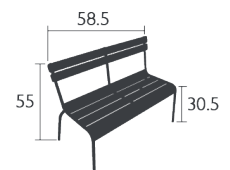

FURNITURE

4103 - BAR CHAIR
DESIGN BY FRÉDÉRIC SOFIA

Tubular Aluminium frame
Curved aluminium slats seat
Curved aluminium slats backrest
Silencing pads
Stacking capacity : x 6 (Height – stacked : 120 cm)
Compatible with:
SKIN OUTDOOR CUSHION 45 X 40 CM - BASICS
OUTDOOR CUSHION 37 X 41 CM - BASICS
OUTDOOR CUSHION 41 X 38 CM - COLOR MIX

Tubular Aluminium frame
Aluminium slats table top
Comes with two handbag hooks

LUXEMBOURG® KID

4106 - CHAIR

Tubular Aluminium frame
Curved aluminium slats seat
Curved aluminium slats backrest
Suitable for children aged 3-6 years (complies with European standards)
Stacking capacity : x 3 (Height – stacked : 69 cm)

1.1 KG

FURNITURE

4108 - ARMCHAIR

Tubular Aluminium frame
Curved aluminium slats seat
Curved aluminium slats backrest
Tubular aluminium armrests
Suitable for children aged 3-6 years (complies with European standards)
Stacking capacity : x 3 (Height – stacked : 69 cm)

1.6 KG

4109 - BENCH

Tubular Aluminium frame
Curved aluminium slats seat
Curved aluminium slats backrest
Suitable for children aged 3-6 years (complies with European standards)
Stacking capacity : x 3 (Height – stacked : 69 cm)