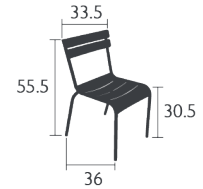

FURNITURE

4103 - BAR CHAIR
DESIGN BY FRÉDÉRIC SOFIA

Tubular Aluminium frame
Curved aluminium slats seat
Curved aluminium slats backrest
Silencing pads
Stacking capacity : x 6 (Height – stacked : 120 cm)
Compatible with:
SKIN OUTDOOR CUSHION 45 X 40 CM - BASICS
OUTDOOR CUSHION 37 X 41 CM - BASICS
OUTDOOR CUSHION 41 X 38 CM - COLOR MIX

4140 - HIGH TABLE 80 X 80 CM
DESIGN BY FRÉDÉRIC SOFIA

Tubular Aluminium frame
Aluminium slats table top
Steel ballast, aluminium base
Parasol hole Ø 41 mm (Pole = Ø 37 mm)

4141 - HIGH TABLE 73 X 126 CM
DESIGN BY FRÉDÉRIC SOFIA

Tubular Aluminium frame
Aluminium slats table top
Comes with two handbag hooks

LUXEMBOURG® KID

4106 - CHAIR

Tubular Aluminium frame
Curved aluminium slats seat
Curved aluminium slats backrest
Suitable for children aged 3-6 years (complies with European standards)
Stacking capacity : x 3 (Height – stacked : 69 cm)

1.1 KG

FURNITURE

4108 - ARMCHAIR

Tubular Aluminium frame
Curved aluminium slats seat
Curved aluminium slats backrest
Tubular aluminium armrests
Suitable for children aged 3-6 years (complies with European standards)
Stacking capacity : x 3 (Height – stacked : 69 cm)