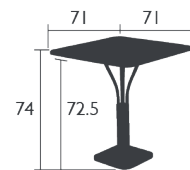

DESIGN BY FRÉDÉRIC SOFIA

Tubular Aluminium frame
 Curved aluminium slats seat
 Curved aluminium slats backrest
 Silencing pads
Stacking capacity : x 4 (Height – stacked : 100 cm)

10.3 KG

4110 - 3/4-SEATER BENCH

3 KG

4161 - LARGE LOW TABLE/GARDEN BENCH

DESIGN BY FRÉDÉRIC SOFIA

Tubular Aluminium frame
 Aluminium slats table top
 Silencing pads

5 KG

LUXEMBOURG®

4164 - SIDE BAR/TROLLEY BAR
 DESIGN BY FRÉDÉRIC SOFIA

Tubular Aluminium frame
 Removable aluminium sheet table top
 Wheels: flexible PVC tread,
 Painted aluminium wheel bodies
 Silencing pads

11.5 KG

FURNITURE

4138 - PEDESTAL TABLE 71 X 71 CM WITH SOLID TOP
 DESIGN BY FRÉDÉRIC SOFIA

Tubular Aluminium frame
 Steel sheet table top
 Steel ballast, aluminium base
Product enhancement :
 No rim, reduces corrosion risk

18.9 KG

4134 - PEDESTAL TABLE 80 X 80 CM
 DESIGN BY FRÉDÉRIC SOFIA

Tubular Aluminium frame
 Aluminium slats table top
 Steel ballast, aluminium base
 Parasol hole Ø 41 mm (Pole = Ø 37 mm)

19.6 KG

LUXEMBOURG®