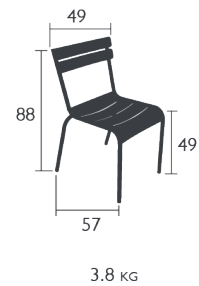

LUXEMBOURG®

4111 - STOOL
DESIGN BY FRÉDÉRIC SOFIA

Tubular Aluminium frame
Curved aluminium slats seat
Silencing pads
Stacking capacity : x 10 (Height – stacked : 92 cm)
Compatible with:
OUTDOOR CUSHION 41 X 38 CM - COLOR MIX

4101 - CHAIR
DESIGN BY FRÉDÉRIC SOFIA

Tubular Aluminium frame
Curved aluminium slats seat
Curved aluminium slats backrest
Silencing pads
Stacking capacity : x 10 (Height – stacked : 123.5 cm)
Compatible with:
SKIN OUTDOOR CUSHION 45 X 40 CM - BASICS
OUTDOOR CUSHION 37 X 41 CM - BASICS
OUTDOOR CUSHION 41 X 38 CM - COLOR MIX

4102 - ARMCHAIR
DESIGN BY FRÉDÉRIC SOFIA

Tubular Aluminium frame
Curved aluminium slats seat
Curved aluminium slats backrest
Aluminium slats armrests
Silencing pads
Stacking capacity : x 8 (Height – stacked : 116 cm)
Compatible with:
SKIN OUTDOOR CUSHION 45 X 40 CM - BASICS
OUTDOOR CUSHION 37 X 41 CM - BASICS
OUTDOOR CUSHION 41 X 38 CM - COLOR MIX

LUXEMBOURG®

4104 - LOW ARMCHAIR
DESIGN BY FRÉDÉRIC SOFIA

Tubular Aluminium frame
Curved aluminium slats seat
Curved aluminium slats backrest
Aluminium slats armrests
Silencing pads
Stacking capacity : x 6 (Height – stacked : 84 cm)
Compatible with:
OUTDOOR CUSHION 96 X 47 CM - BASICS
LOW ARMCHAIR HEADREST - LUXEMBOURG®