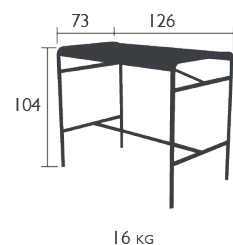

FURNITURE

4103 - BAR CHAIR
DESIGN BY FRÉDÉRIC SOFIA

Tubular Aluminium frame
Curved aluminium slats seat
Curved aluminium slats backrest
Silencing pads
Stacking capacity : x 6 (Height – stacked : 120 cm)
Compatible with:
SKIN OUTDOOR CUSHION 45 X 40 CM - BASICS
OUTDOOR CUSHION 37 X 41 CM - BASICS
OUTDOOR CUSHION 41 X 38 CM - COLOR MIX

4140 - HIGH TABLE 80 X 80 CM
DESIGN BY FRÉDÉRIC SOFIA

Tubular Aluminium frame
Aluminium slats table top
Steel ballast, aluminium base
Parasol hole Ø 41 mm (Pole = Ø 37 mm)

4141 - HIGH TABLE 73 X 126 CM
DESIGN BY FRÉDÉRIC SOFIA

Tubular Aluminium frame
Aluminium slats table top
Comes with two handbag hooks

LUXEMBOURG® KID

4106 - CHAIR

Tubular Aluminium frame
Curved aluminium slats seat
Curved aluminium slats backrest
Suitable for children aged 3-6 years (complies with European standards)
Stacking capacity : x 3 (Height – stacked : 69 cm)