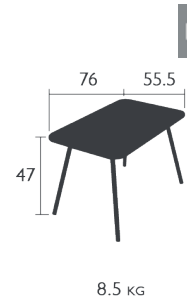

LUXEMBOURG KID, MICKEY MOUSE® & MOONIN