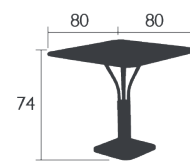

DESIGN BY FRÉDÉRIC SOFIA

Tubular Aluminium frame
 Curved aluminium slats seat
 Curved aluminium slats backrest
 Silencing pads
Stacking capacity : x 4 (Height – stacked : 100 cm)

10.3 KG

4110 - 3/4-SEATER BENCH

11.5 KG

FURNITURE

4138 - PEDESTAL TABLE 71 X 71 CM WITH SOLID TOP
 DESIGN BY FRÉDÉRIC SOFIA

Tubular Aluminium frame
 Steel sheet table top
 Steel ballast, aluminium base
Product enhancement :
 No rim, reduces corrosion risk

18.9 KG

4134 - PEDESTAL TABLE 80 X 80 CM
 DESIGN BY FRÉDÉRIC SOFIA

Tubular Aluminium frame
 Aluminium slats table top
 Steel ballast, aluminium base
 Parasol hole Ø 41 mm (Pole = Ø 37 mm)

19.6 KG

LUXEMBOURG®

4135 - FOUR-LEG TABLE 80 X 80 CM
 DESIGN BY FRÉDÉRIC SOFIA

DOMESTIC PROFESSIONAL INTENSIVE 9 IPAC ☀️ 👤 x4 🎨 24

Aluminium slats table top
 Tubular aluminium base
 Parasol hole Ø 41 mm (Pole = Ø 37 mm)

9 KG