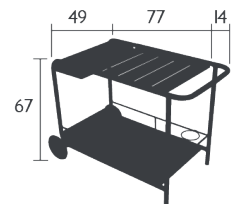

DESIGN BY FRÉDÉRIC SOFIA

Tubular Aluminium frame
 Curved aluminium slats seat
 Curved aluminium slats backrest
 Silencing pads
Stacking capacity : x 4 (Height – stacked : 100 cm)

10.3 KG

4110 - 3/4-SEATER BENCH

3 KG

4161 - LARGE LOW TABLE/GARDEN BENCH

DESIGN BY FRÉDÉRIC SOFIA

Tubular Aluminium frame
 Aluminium slats table top
 Silencing pads

5 KG

LUXEMBOURG®

4164 - SIDE BAR/TROLLEY BAR
 DESIGN BY FRÉDÉRIC SOFIA

Tubular Aluminium frame
 Removable aluminium sheet table top
 Wheels: flexible PVC tread,
 Painted aluminium wheel bodies
 Silencing pads

11.5 KG

FURNITURE

4138 - PEDESTAL TABLE 71 X 71 CM WITH SOLID TOP
 DESIGN BY FRÉDÉRIC SOFIA

Tubular Aluminium frame
 Steel sheet table top
 Steel ballast, aluminium base
Product enhancement :
 No rim, reduces corrosion risk