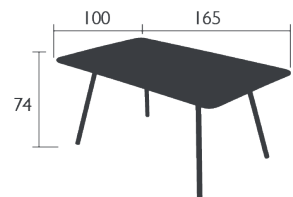

4135 - FOUR-LEG TABLE 80 X 80 CM
 DESIGN BY FRÉDÉRIC SOFIA

DOMESTIC PROFESSIONAL INTENSIVE 9 IPAC ☀️ 👤 x4 🎨 24

Aluminium slats table top
 Tubular aluminium base
 Parasol hole Ø 41 mm (Pole = Ø 37 mm)

9 KG

4133 - TABLE 143 X 80 CM
 DESIGN BY FRÉDÉRIC SOFIA

DOMESTIC PROFESSIONAL INTENSIVE 9 IPAC ☀️ 👤 x6 🎨 24

Aluminium slats table top
 Tubular aluminium base
 Parasol hole Ø 41 mm (Pole = Ø 37 mm)

13.2 KG

4136 - TABLE 165 X 100 CM
 DESIGN BY FRÉDÉRIC SOFIA

DOMESTIC PROFESSIONAL INTENSIVE 9 IPAC ☀️ 👤 x8 🎨 24

Aluminium slats table top
 Tubular aluminium base

19.4 KG

4132 - TABLE 207 X 100 CM
 DESIGN BY FRÉDÉRIC SOFIA

DOMESTIC PROFESSIONAL INTENSIVE 9 IPAC ☀️ 👤 x8 🎨 24

Aluminium slats table top
 Tubular aluminium base

21.4 KG

LUXEMBOURG®

4112 - BAR STOOL
DESIGN BY FRÉDÉRIC SOFIA

Tubular Aluminium frame
Curved aluminium slats seat
Silencing pads
Stacking capacity : x 6 (Height – stacked : 106.5 cm)
Compatible with:
OUTDOOR CUSHION 41 X 38 CM - COLOR MIX