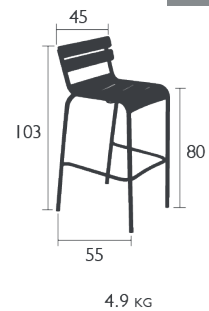

4133 - TABLE 143 X 80 CM
 DESIGN BY FRÉDÉRIC SOFIA

DOMESTIC PROFESSIONAL INTENSIVE 9 IPAC ☀️ 👤 x6 🎨 24

Aluminium slats table top
 Tubular aluminium base
 Parasol hole Ø 41 mm (Pole = Ø 37 mm)

13.2 KG

4136 - TABLE 165 X 100 CM
 DESIGN BY FRÉDÉRIC SOFIA

DOMESTIC PROFESSIONAL INTENSIVE 9 IPAC ☀️ 👤 x8 🎨 24

Aluminium slats table top
 Tubular aluminium base

19.4 KG

4132 - TABLE 207 X 100 CM
 DESIGN BY FRÉDÉRIC SOFIA

DOMESTIC PROFESSIONAL INTENSIVE 9 IPAC ☀️ 👤 x8 🎨 24

Aluminium slats table top
 Tubular aluminium base

21.4 KG

LUXEMBOURG®

4112 - BAR STOOL
DESIGN BY FRÉDÉRIC SOFIA

Tubular Aluminium frame
Curved aluminium slats seat
Silencing pads
Stacking capacity : x 6 (Height – stacked : 106.5 cm)
Compatible with:
OUTDOOR CUSHION 41 X 38 CM - COLOR MIX

FURNITURE

4103 - BAR CHAIR
DESIGN BY FRÉDÉRIC SOFIA

Tubular Aluminium frame
Curved aluminium slats seat
Curved aluminium slats backrest
Silencing pads
Stacking capacity : x 6 (Height – stacked : 120 cm)
Compatible with:
SKIN OUTDOOR CUSHION 45 X 40 CM - BASICS
OUTDOOR CUSHION 37 X 41 CM - BASICS
OUTDOOR CUSHION 41 X 38 CM - COLOR MIX