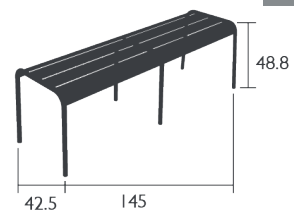

DESIGN BY FRÉDÉRIC SOFIA

Tubular Aluminium frame
 Curved aluminium slats seat
 Curved aluminium slats backrest
 Silencing pads
Stacking capacity : x 4 (Height – stacked : 100 cm)

10.3 KG

4110 - 3/4-SEATER BENCH

DESIGN BY FRÉDÉRIC SOFIA

Tubular Aluminium frame
 Curved aluminium slats seat
 Silencing pads

7 KG

4160 - SMALL LOW TABLE/FOOTREST

DESIGN BY FRÉDÉRIC SOFIA

Tubular Aluminium frame
 Aluminium slats table top
 Silencing pads