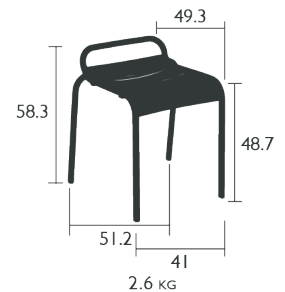

LUXEMBOURG®

4111 - STOOL
DESIGN BY FRÉDÉRIC SOFIA

Tubular Aluminium frame
Curved aluminium slats seat
Silencing pads
Stacking capacity : x 10 (Height – stacked : 92 cm)
Compatible with:
OUTDOOR CUSHION 41 X 38 CM - COLOR MIX

4101 - CHAIR
DESIGN BY FRÉDÉRIC SOFIA

Tubular Aluminium frame
Curved aluminium slats seat
Curved aluminium slats backrest
Silencing pads
Stacking capacity : x 10 (Height – stacked : 123.5 cm)
Compatible with:
SKIN OUTDOOR CUSHION 45 X 40 CM - BASICS
OUTDOOR CUSHION 37 X 41 CM - BASICS
OUTDOOR CUSHION 41 X 38 CM - COLOR MIX

4102 - ARMCHAIR
DESIGN BY FRÉDÉRIC SOFIA

Tubular Aluminium frame
Curved aluminium slats seat
Curved aluminium slats backrest
Aluminium slats armrests
Silencing pads
Stacking capacity : x 8 (Height – stacked : 116 cm)
Compatible with:
SKIN OUTDOOR CUSHION 45 X 40 CM - BASICS
OUTDOOR CUSHION 37 X 41 CM - BASICS
OUTDOOR CUSHION 41 X 38 CM - COLOR MIX

LUXEMBOURG®

4104 - LOW ARMCHAIR
DESIGN BY FRÉDÉRIC SOFIA

Tubular Aluminium frame
Curved aluminium slats seat
Curved aluminium slats backrest
Aluminium slats armrests
Silencing pads
Stacking capacity : x 6 (Height – stacked : 84 cm)
Compatible with:
OUTDOOR CUSHION 96 X 47 CM - BASICS
LOW ARMCHAIR HEADREST - LUXEMBOURG®