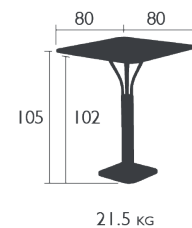

4133 - TABLE 143 X 80 CM
 DESIGN BY FRÉDÉRIC SOFIA

DOMESTIC PROFESSIONAL INTENSIVE 9 IPAC ☀️ 👤 x6 🎨 24

Aluminium slats table top
 Tubular aluminium base
 Parasol hole Ø 41 mm (Pole = Ø 37 mm)

13.2 KG

4136 - TABLE 165 X 100 CM
 DESIGN BY FRÉDÉRIC SOFIA

Aluminium slats table top
 Tubular aluminium base

21.4 KG

LUXEMBOURG®

4112 - BAR STOOL
DESIGN BY FRÉDÉRIC SOFIA

Tubular Aluminium frame
Curved aluminium slats seat
Silencing pads
Stacking capacity : x 6 (Height – stacked : 106.5 cm)
Compatible with:
OUTDOOR CUSHION 41 X 38 CM - COLOR MIX

FURNITURE

4103 - BAR CHAIR
DESIGN BY FRÉDÉRIC SOFIA

Tubular Aluminium frame
Curved aluminium slats seat
Curved aluminium slats backrest
Silencing pads
Stacking capacity : x 6 (Height – stacked : 120 cm)
Compatible with:
SKIN OUTDOOR CUSHION 45 X 40 CM - BASICS
OUTDOOR CUSHION 37 X 41 CM - BASICS
OUTDOOR CUSHION 41 X 38 CM - COLOR MIX

4140 - HIGH TABLE 80 X 80 CM
DESIGN BY FRÉDÉRIC SOFIA

Tubular Aluminium frame
Aluminium slats table top
Steel ballast, aluminium base
Parasol hole Ø 41 mm (Pole = Ø 37 mm)

4141 - HIGH TABLE 73 X 126 CM
DESIGN BY FRÉDÉRIC SOFIA