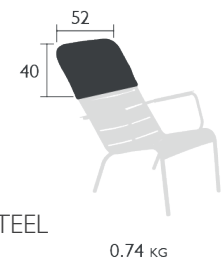

4101 - CHAIR
DESIGN BY FRÉDÉRIC SOFIA

Tubular Aluminium frame
Curved aluminium slats seat
Curved aluminium slats backrest
Silencing pads
Stacking capacity : x 10 (Height – stacked : 123.5 cm)
Compatible with:
SKIN OUTDOOR CUSHION 45 X 40 CM - BASICS
OUTDOOR CUSHION 37 X 41 CM - BASICS
OUTDOOR CUSHION 41 X 38 CM - COLOR MIX

4102 - ARMCHAIR
DESIGN BY FRÉDÉRIC SOFIA

Tubular Aluminium frame
Curved aluminium slats seat
Curved aluminium slats backrest
Aluminium slats armrests
Silencing pads
Stacking capacity : x 8 (Height – stacked : 116 cm)
Compatible with:
SKIN OUTDOOR CUSHION 45 X 40 CM - BASICS
OUTDOOR CUSHION 37 X 41 CM - BASICS
OUTDOOR CUSHION 41 X 38 CM - COLOR MIX

LUXEMBOURG®

4104 - LOW ARMCHAIR
DESIGN BY FRÉDÉRIC SOFIA

Tubular Aluminium frame
Curved aluminium slats seat
Curved aluminium slats backrest
Aluminium slats armrests
Silencing pads
Stacking capacity : x 6 (Height – stacked : 84 cm)
Compatible with:
OUTDOOR CUSHION 96 X 47 CM - BASICS
LOW ARMCHAIR HEADREST - LUXEMBOURG®

4105 - DUO LOW ARMCHAIR
DESIGN BY FRÉDÉRIC SOFIA

Tubular Aluminium frame
Curved aluminium slats seat
Curved aluminium slats backrest
Aluminium slats armrests
Silencing pads
Stacking capacity : x 4 (Height – stacked : 85 cm)