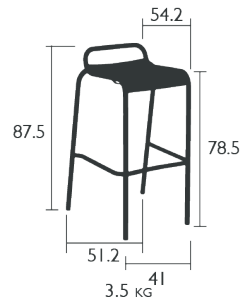

4133 - TABLE 143 X 80 CM
 DESIGN BY FRÉDÉRIC SOFIA

DOMESTIC PROFESSIONAL INTENSIVE 9 IPAC ☀️ 👤 x6 🎨 24

Aluminium slats table top
 Tubular aluminium base
 Parasol hole Ø 41 mm (Pole = Ø 37 mm)

13.2 KG

4136 - TABLE 165 X 100 CM
 DESIGN BY FRÉDÉRIC SOFIA

DOMESTIC PROFESSIONAL INTENSIVE 9 IPAC ☀️ 👤 x8 🎨 24

Aluminium slats table top
 Tubular aluminium base

19.4 KG

4132 - TABLE 207 X 100 CM
 DESIGN BY FRÉDÉRIC SOFIA

DOMESTIC PROFESSIONAL INTENSIVE 9 IPAC ☀️ 👤 x8 🎨 24

Aluminium slats table top
 Tubular aluminium base

21.4 KG

LUXEMBOURG®

4112 - BAR STOOL
DESIGN BY FRÉDÉRIC SOFIA

Tubular Aluminium frame
Curved aluminium slats seat
Silencing pads
Stacking capacity : x 6 (Height – stacked : 106.5 cm)
Compatible with:
OUTDOOR CUSHION 41 X 38 CM - COLOR MIX

FURNITURE

4103 - BAR CHAIR
DESIGN BY FRÉDÉRIC SOFIA

Tubular Aluminium frame
Curved aluminium slats seat
Curved aluminium slats backrest
Silencing pads
Stacking capacity : x 6 (Height – stacked : 120 cm)
Compatible with:
SKIN OUTDOOR CUSHION 45 X 40 CM - BASICS
OUTDOOR CUSHION 37 X 41 CM - BASICS
OUTDOOR CUSHION 41 X 38 CM - COLOR MIX