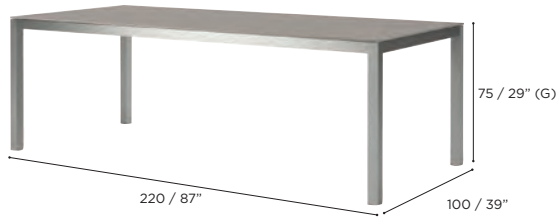

TABOELA SPECIFICATIONS

EXTENDABLE TABLE		Ref: TBL 340...	
1,65 m³	C: 115 kg TK: 73 kg		

	STAINLESS STEEL BRUSHED	STAINLESS STEEL ELECTRO POLISHED	COATED STAINLESS STEEL	COATED STAINLESS STEEL	COATED STAINLESS STEEL	
CERAMIC		TBL 340 CWU •	TBL 340 CEPWU •	TBL 340 CWWU •		
		TBL 340 CPG •	TBL 340 CEP PG •		TBL 340 CSPG •	
		TBL 340 CZU •	TBL 340 CEPZU •			TBL 340 CAZU •
TEAK		TBL 340 W •	TBL 340 WEP •	TBL 340 WW •	TBL 340 WS •	TBL 340 WA •