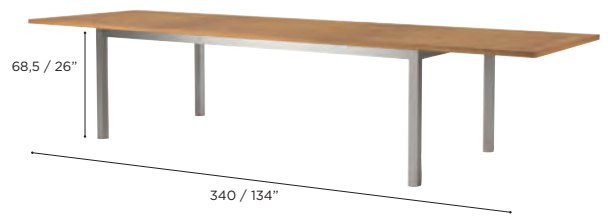

TABOELA SPECIFICATIONS

EXTENDABLE TABLE		Ref: TBL 340...	
1,65 m³	C: 115 kg TK: 73 kg		

	STAINLESS STEEL BRUSHED	STAINLESS STEEL ELECTRO POLISHED	COATED STAINLESS STEEL	COATED STAINLESS STEEL	COATED STAINLESS STEEL	
CERAMIC		TBL 340 CWU •	TBL 340 CEPWU •	TBL 340 CWWU •		
		TBL 340 CPG •	TBL 340 CEP PG •		TBL 340 CSPG •	
		TBL 340 CZU •	TBL 340 CEPZU •			TBL 340 CAZU •
TEAK		TBL 340 W •	TBL 340 WEP •	TBL 340 WW •	TBL 340 WS •	TBL 340 WA •