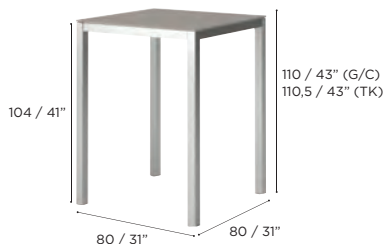

TABLE	Ref: TBL 300...
0,35 m ³	124 kg

		STAINLESS STEEL BRUSHED	STAINLESS STEEL ELECTRO POLISHED	COATED STAINLESS STEEL	COATED STAINLESS STEEL	COATED STAINLESS STEEL
GLASS	WU	TBL 300 GWU •	TBL 300 GEPWU •	TBL 300 GWWU •		
	CLU	TBL 300 GCLU •	TBL 300 GEPLU •			
	PG				TBL 300 GSPG •	
	ZU	TBL 300 GZU •	TBL 300 GEPZU •			TBL 300 GAZU •
CERAMIC	WU	TBL 300 CWU •	TBL 300 CEPWU •	TBL 300 CWWU •		
	TG	TBL 300 CTG •	TBL 300 CEPTG •	TBL 300 CWTG •	TBL 300 CSTG •	TBL 300 CATG •
	PG	TBL 300 CPG •	TBL 300 CEP PG •		TBL 300 CSPG •	
	ZU	TBL 300 CZU •	TBL 300 CEPZU •			TBL 300 CAZU •
TEAK	TK	TBL 300 W •	TBL 300 WEP •	TBL 300 WW •	TBL 300 WS •	TBL 300 WA •

TABOELA SPECIFICATIONS

EXTENDABLE TABLE		Ref: TBL 340...	
 1,65 m ³	 C: 115 kg TK: 73 kg		

	STAINLESS STEEL BRUSHED	STAINLESS STEEL ELECTRO POLISHED	COATED STAINLESS STEEL	COATED STAINLESS STEEL	COATED STAINLESS STEEL	
						
CERAMIC		TBL 340 CWU •	TBL 340 CEPWU •	TBL 340 CWWU •		
		TBL 340 CPG •	TBL 340 CEP PG •		TBL 340 CSPG •	
		TBL 340 CZU •	TBL 340 CEPZU •			TBL 340 CAZU •
TEAK		TBL 340 W •	TBL 340 WEP •	TBL 340 WW •	TBL 340 WS •	TBL 340 WA •

TABOELA SPECIFICATIONS

BAR TABLE		Ref: TBL 80H...	
 0,10 m ³	 G/C: 36 kg	 TK: 26 kg	

		STAINLESS STEEL BRUSHED	STAINLESS STEEL ELECTRO POLISHED	COATED STAINLESS STEEL	COATED STAINLESS STEEL	COATED STAINLESS STEEL
						
GLASS	WU	TBL 80H GWU	TBL 80H GEPWU	TBL 80H GWWU		
	CLU	TBL 80H GCLU	TBL 80H GEPCLU			
	PG				TBL 80H GSPG	
	ZU	TBL 80H GZU	TBL 80H GEPZU			TBL 80H GAZU
CERAMIC	WU	TBL 80H CWU	TBL 80H CEPWU	TBL 80H CWWU		
	TG	TBL 80H CTG	TBL 80H CEPTG	TBL 80H CWTG	TBL 80H CSTG	TBL 80H CATG
	PG	TBL 80H CPG	TBL 80H CEP PG		TBL 80H CSPG	
	ZU	TBL 80H CZU	TBL 80H CEPZU			TBL 80H CAZU
TEAK	TK	TBL 80H W	TBL 80H WEP	TBL 80H WW	TBL 80H WS	TBL 80H WA