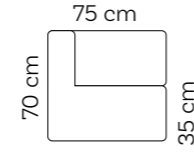

Terracotta

Lime

Peony

Plum

White

Antracit

Weight	8,7 kg
--------	--------

Peony