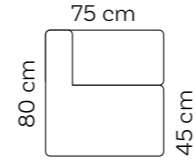

JOS
Dotty Club Corner Extra Large

DE GROOT

TERRASADVIES