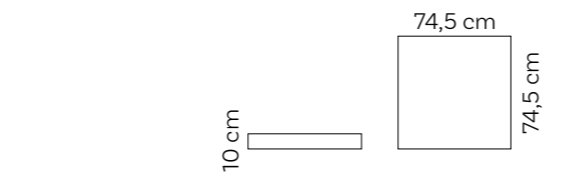

Antracit

Grey

Turquoise

Antracit

Grey

Turquoise

Teak Tables

Table Small