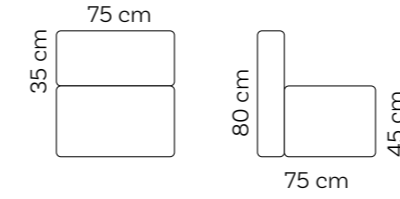

Weight	9,3 kg

Turquoise