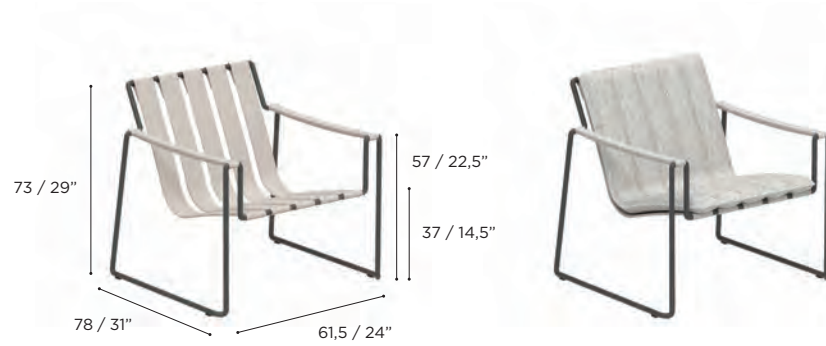

STRAPPY

Design by Kris Van Puyvelde

JOS

DE GROOT

TERRASADVIES

STRAPPY SPECIFICATIONS

STANDARD / ON REQUEST

DINING CHAIR	
REF:	STP 55...
WEIGHT:	9,3 kg / 20,5 Lbs
INFO:	STACKABLE

LOW CHAIR	
REF:	STP 77...
WEIGHT:	12,5 kg / 27,56 Lbs
INFO:	STACKABLE

	COATED STAINLESS STEEL				
	WR	PB	S	BR	A
	STP 77 WR...	STP 77 PB...	STP 77 S...	STP 77 BR...	STP 77 A...
	•	•	•	•	•
	BACK- & ARMSTRAP UPHOLSTERY + BUTTONS				
	PIL STP 77 UPH...				
CAT. A	•				
CAT. B	•				
CAT. C	•				
POLY.	•				
	CUSHION				
	PIL STP 77...				
CAT. A	•				
CAT. B	•				
CAT. C	•				
POLY.	•				

STRAPPY SPECIFICATIONS

ROCKING CHAIR	
REF:	STP R...
WEIGHT:	16,3 kg / 35,94 Lbs
INFO:	HEADCUSHION INCLUDED

	COATED STAINLESS STEEL				
	WR	PB	S	BR	A
	STP R WR...	STP R PB...	STP R S...	STP R BR...	STP R A...
	BACK- & ARMSTRAP UPHOLSTERY + BUTTONS			HEAD CUSHION	
	PIL STP 195 UPH...			PIL STP 195 H...	
CAT. A	•			•	
CAT. B	•			•	
CAT. C	•			•	
POLY.	•			•	
	CUSHION				
	PIL STP 195...				
CAT. A	•				
CAT. B	•				
CAT. C	•				
POLY.	•				

LOUNGER	
REF:	STP 195...
WEIGHT:	16,4 kg / 36,2 Lbs
INFO:	STACKABLE HEADCUSHION INCLUDED SMALL WHEELS

	COATED STAINLESS STEEL				
	WR	PB	S	BR	A
	STP 195 WR...	STP 195 PB...	STP 195 S...	STP 195 BR...	STP 195 A...
	BACK- & ARMSTRAP UPHOLSTERY + BUTTONS			HEAD CUSHION	
	PIL STP 195 UPH...			PIL STP 195 H...	
CAT. A	•			•	
CAT. B	•			•	
CAT. C	•			•	
POLY.	•			•	
	CUSHION				
	PIL STP 195...				
CAT. A	•				
CAT. B	•				
CAT. C	•				
POLY.	•				