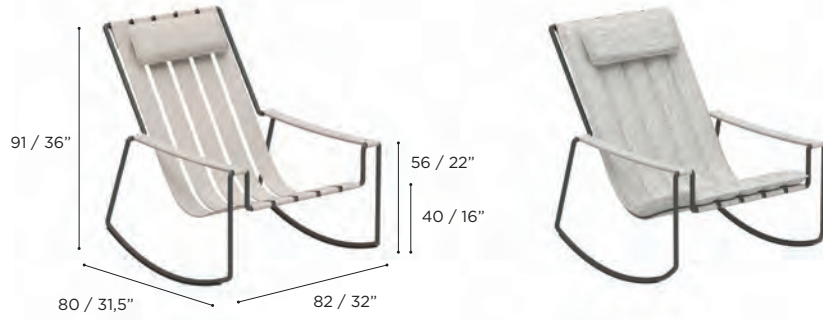

STRAPPY SPECIFICATIONS

ROCKING CHAIR	
REF:	STP R...
WEIGHT:	16,3 kg / 35,94 Lbs
INFO:	HEADCUSHION INCLUDED