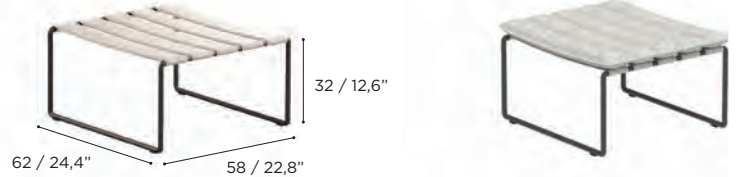

COATED STAINLESS STEEL				
	WR	PB	S	BR	A
	STP F WR...	STP F PB...	STP F S...	STP F BR...	STP F A...
	STRAPS				
	PIL STP F UPH...				
CAT. A	•				
CAT. B	•				
CAT. C	•				
POLY.	•				
	CUSHION				
	PIL STP F...				
CAT. A	•				
CAT. B	•				
CAT. C	•				
POLY.	•