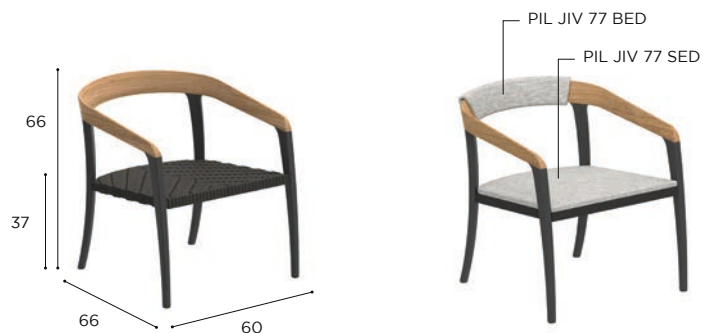

DINING CHAIR	
REF:	JIV 55WG...
WEIGHT:	6,6 kg
INFO	OLEFIN FIBER SEAT

		COATED ALUMINIUM + TEAK									
		WR	W	PB	W	S	W	BR	W	A	W
OLEFIN	WU	JIV 55 WGWR		JIV 55 WGPB	JIV 55 WGS	JIV 55 WGBR	JIV 55 WGA				
	ZU										
		CUSHIONS									
		PIL JIV 55 LED... (SEAT + BACK)									
CAT. A		•									
CAT. B		•									
CAT. C		•									
		PIL JIV 55 SED... (SEAT)									
CAT. A		•									
CAT. B		•									
CAT. C		•									
		PIL JIV 55 BED... (BACK)									
CAT. A		•									
CAT. B		•									
CAT. C		•									

JIVE SPECIFICATIONS

DINING CHAIR	
REF:	JIV 55...
WEIGHT:	6,6 kg
INFO	ALUMINIUM SEAT

DINING CHAIR	
REF:	JIV 55T...
WEIGHT:	6,6 kg
INFO	BATYLINE SEAT

LOW CHAIR	
REF:	JIV 77WG...
WEIGHT:	7,4 kg
INFO	OLEFIN FIBER SEAT

		COATED ALUMINIUM			
		WR	PB	BR	A
		TERRASADVIES			
		JIV 55 WR*	JIV 55 PB*	JIV 55 BR*	JIV 55 A*
		CUSHIONS			
		PIL JIV 55 ALED... (SEAT + BACK)			
CAT. A		•			
CAT. B		•			
CAT. C		•			
		PIL JIV 55 ASED... (SEAT)			
CAT. A		•			
CAT. B		•			
CAT. C		•			
		PIL JIV 55 BED... (BACK)			
CAT. A		•			
CAT. B		•			
CAT. C		•			