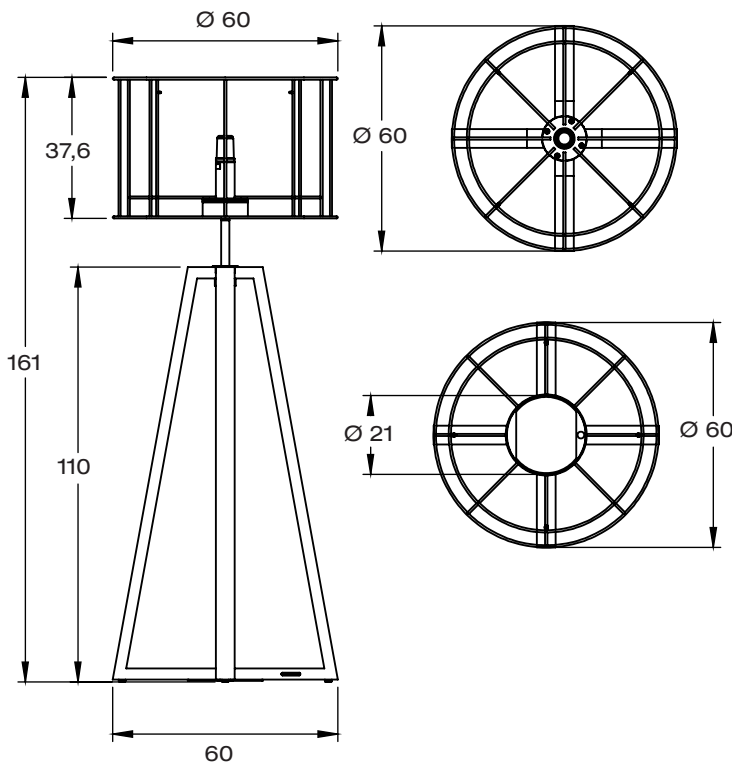

LIGHT SOURCE LED

LAMP 4,3W LED
DRIVER INCLUDED IN
FITTURE 500mA
LIGHT OUTPUT 700lm
COLOR TEMPERATURE 2700K
IP-RATING IP65
EXTRA CABLE = 6,5 METER

LIGHT SOURCE SOLAR

LAMP 2,6W LED SOLAR
+ USB CHARGING
LIGHT OUTPUT 400lm
COLOR TEMPERATURE 2700K
IP-RATING IP65

MAINTENANCE

<http://www.royalbotania.com/maintenance>