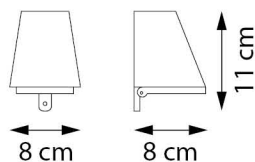

RECOMMENDED LIGHT SOURCE

LAMP LED 5W - GU10 - FLAT OPTIC
POWER IN 220V
IP-RATING IP 44