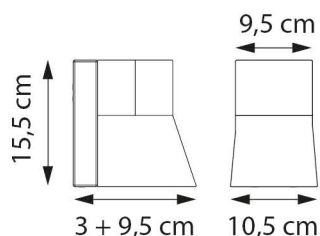

PRODUCT SHEET

BEACON WALL

REF: BCNW...

Royal Botania.com
Belgian outdoor lighting

TECHNICAL INFO

REFERENCE

BCNWW
BCNWB

DIMENSIONS

WIDTH 10,5 CM
DEPTH 12,5 CM
HEIGHT 15,5 CM

MATERIALS

TEAK + PORCELAIN WHITE

TEAK + PORCELAIN BLACK

LIGHT SOURCE

LED 2,2W
POWER SUPPLY INCLUDED
POWER IN 100-240V - 50/60Hz
LIGHT OUTPUT 390lm
COLOR TEMPERATURE 2700K
IP-RATING IP65