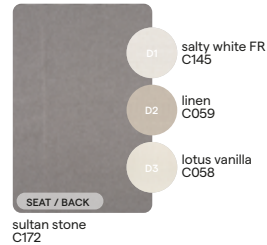

## CAT. A

**SD-VANILLA-1**  
SDA02

**SD-SALTY WHITE-2**  
SDA07

**SD-SALTY WHITE-3**  
SDA10

**SD-TAUPE GREY-1**  
SDA08

**SD-VANILLA-3**  
SDA09

**SD-SEPIA-1**  
SDB11

## CAT. B

**SD-SULTAN DUNE-1**  
SDC13

**SD-SULTAN STONE-1**  
SDC14

**SD-SOFT FAWN-1**  
SDC15

# Fabrics overview

OUTDOOR FABRICS FOR FURNITURE, CUSHIONS AND THROW PILLOWS

colour n°	colour name	image	FR	price cat.	only poufs & throw pillows	colour n°	colour name	image	FR	price cat.	only poufs & throw pillows
C003	pearl grey FR		Ⓜ	B		C149	tender grey			C	●
C004	sepia FR		Ⓜ	B		C150	orwell			C	
CF008	abyss FR		Ⓜ	A		C152	progressive grey			A	
C012	soft white			A		C153	chalky brown			B	
C027	lotus smokey			B		C154	dravite			A	
C028	lotus sparrow			B		CF155	chine FR		Ⓜ	B	
CF033	nautic leather white FR		Ⓜ	B		CF157	savane FR		Ⓜ	B	
C049	graphite			C		C162	soft seal			C	
C051	cosmopolitan			B		C163	soft fawn			C	
C057	dune			C		CF165	toscana FR		Ⓜ	B	
C058	lotus vanilla			A		CF166	kalahari FR		Ⓜ	B	
CF058	lotus vanilla FR		Ⓜ	C		CF167	mellow mango FR		Ⓜ	C	●
C059	linen			A		CF169	moon white FR		Ⓜ	B	
C074	charcoal			B		CF170	laguna FR		Ⓜ	B	
C075	havanna			B		CF171	soft grey FR		Ⓜ	C	
C079	taupe grey			A		C172	sultan stone			C	
C093	jade			B		C173	sultan dune			C	
C094	oregano			B		C174	mink ragdoll			B	
T111	nautic textiles sand			B		C175	tulum			B	
CF134	aruba FR		Ⓜ	B		C176	soft sage			B	
C135	cottage terra			B		C177	proud peacock			B	
C136	cottage indigo			B	●	C178	smoked steel			B	
C137	dolce terra			B		C179	dark grotto			B	
C138	emerald FR		Ⓜ	B		C180	chinchilla grey			B	
CF139	goa FR		Ⓜ	B		C182	bold blue			B	
C140	nebbia FR		Ⓜ	B		C183	persian blue			B	
C145	salty white FR		Ⓜ	A		NEW C192	ginger sand			B	
C146	saturno			B		NEW C193	copper dust			B	● (only throw pillows)
C147	soft terra			B							
C148	tender earth			C	●						