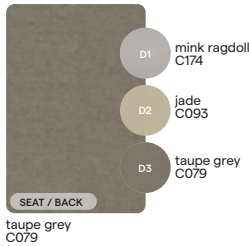

## CAT. A

**SD-VANILLA-1**  
SDA02

**SD-SALTY WHITE-2**  
SDA07

**SD-SALTY WHITE-3**  
SDA10

**SD-TAUPE GREY-1**  
SDA08

**SD-VANILLA-3**  
SDA09

**SD-SEPIA-1**  
SDB11

# Fabrics overview

OUTDOOR FABRICS FOR FURNITURE, CUSHIONS AND THROW PILLOWS

colour n°	colour name	image	FR	price cat.	only poufs & throw pillows	colour n°	colour name	image	FR	price cat.	only poufs & throw pillows
C003	pearl grey FR		Ⓜ	B		C149	tender grey			C	●
C004	sepia FR		Ⓜ	B		C150	orwell			C	
CF008	abyss FR		Ⓜ	A		C152	progressive grey			A	
C012	soft white			A		C153	chalky brown			B	
C027	lotus smokey			B		C154	dravite			A	
C028	lotus sparrow			B		CF155	chine FR		Ⓜ	B	
CF033	nautic leather white FR		Ⓜ	B		CF157	savane FR		Ⓜ	B	
C049	graphite			C		C162	soft seal			C	
C051	cosmopolitan			B		C163	soft fawn			C	
C057	dune			C		CF165	toscana FR		Ⓜ	B	
C058	lotus vanilla			A		CF166	kalahari FR		Ⓜ	B	
CF058	lotus vanilla FR		Ⓜ	C		CF167	mellow mango FR		Ⓜ	C	●
C059	linen			A		CF169	moon white FR		Ⓜ	B	
C074	charcoal			B		CF170	laguna FR		Ⓜ	B	
C075	havanna			B		CF171	soft grey FR		Ⓜ	C	
C079	taupe grey			A		C172	sultan stone			C	
C093	jade			B		C173	sultan dune			C	
C094	oregano			B		C174	mink ragdoll			B	
T111	nautic textiles sand			B		C175	tulum			B	
CF134	aruba FR		Ⓜ	B		C176	soft sage			B	
C135	cottage terra			B		C177	proud peacock			B	
C136	cottage indigo			B	●	C178	smoked steel			B	
C137	dolce terra			B		C179	dark grotto			B	
C138	emerald FR		Ⓜ	B		C180	chinchilla grey			B	
CF139	goa FR		Ⓜ	B		C182	bold blue			B	
C140	nebbia FR		Ⓜ	B		C183	persian blue			B	
C145	salty white FR		Ⓜ	A		NEW C192	ginger sand			B	
C146	saturno			B		NEW C193	copper dust			B	● (only throw pillows)
C147	soft terra			B							
C148	tender earth			C	●						