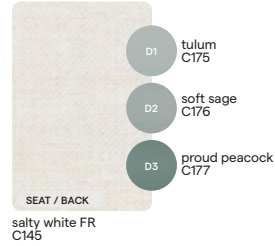

## CAT. A

**SD-VANILLA-1**  
SDA02

**SD-SALTY WHITE-2**  
SDA07

**SD-SALTY WHITE-3**  
SDA10

**SD-TAUPE GREY-1**  
SDA08

**SD-VANILLA-3**  
SDA09

**SD-SEPIA-1**  
SDB11

# Fabrics overview

OUTDOOR FABRICS FOR FURNITURE, CUSHIONS AND THROW PILLOWS

colour n°	colour name	image	FR	price cat.	only poufs & throw pillows	colour n°	colour name	image	FR	price cat.	only poufs & throw pillows
C003	pearl grey FR		Ⓜ	B		C149	tender grey			C	●
C004	sepia FR		Ⓜ	B		C150	orwell			C	
CF008	abyss FR		Ⓜ	A		C152	progressive grey			A	
C012	soft white			A		C153	chalky brown			B	
C027	lotus smokey			B		C154	dravite			A	
C028	lotus sparrow			B		CF155	chine FR		Ⓜ	B	
CF033	nautic leather white FR		Ⓜ	B		CF157	savane FR		Ⓜ	B	
C049	graphite			C		C162	soft seal			C	
C051	cosmopolitan			B		C163	soft fawn			C	
C057	dune			C		CF165	toscana FR		Ⓜ	B	
C058	lotus vanilla			A		CF166	kalahari FR		Ⓜ	B	
CF058	lotus vanilla FR		Ⓜ	C		CF167	mellow mango FR		Ⓜ	C	●
C059	linen			A		CF169	moon white FR		Ⓜ	B	
C074	charcoal			B		CF170	laguna FR		Ⓜ	B	
C075	havanna			B		CF171	soft grey FR		Ⓜ	C	
C079	taupe grey			A		C172	sultan stone			C	
C093	jade			B		C173	sultan dune			C	
C094	oregano			B		C174	mink ragdoll			B	
T111	nautic textiles sand			B		C175	tulum			B	
CF134	aruba FR		Ⓜ	B		C176	soft sage			B	
C135	cottage terra			B		C177	proud peacock			B	
C136	cottage indigo			B	●	C178	smoked steel			B	
C137	dolce terra			B		C179	dark grotto			B	
C138	emerald FR		Ⓜ	B		C180	chinchilla grey			B	
CF139	goa FR		Ⓜ	B		C182	bold blue			B	
C140	nebbia FR		Ⓜ	B		C183	persian blue			B	
C145	salty white FR		Ⓜ	A		NEW C192	ginger sand			B	
C146	saturno			B		NEW C193	copper dust			B	● (only throw pillows)
C147	soft terra			B							
C148	tender earth			C	●						