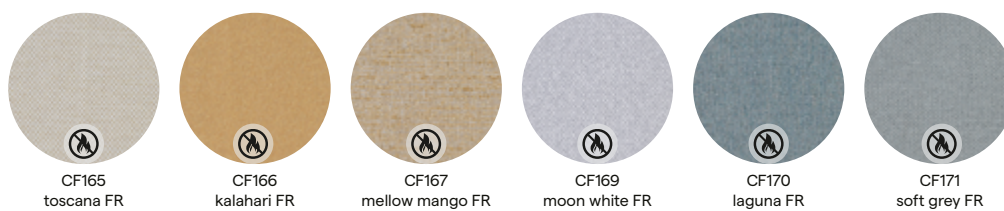

Fabrics

Manutti prides itself in selecting only the best raw materials and finishes for its furniture. Our wide range of fabrics has been carefully designed and engineered to withstand the harshest weather conditions, guaranteeing years of outdoor luxury. Our fabrics are woven from mass-dyed acrylic, polyolefin or polyester and are UV-treated. The core of our cushions contains quick-drying, high performance outdoor foam surrounded by a water-repelling interliner (raincoat).

Specific information for each of our fabrics, such as composition, technical properties, washing instructions and suggested colour combinations can be found on our website: www.manutti.com/en/fabrics.

Acrylic

Polyester

Acrylic / Polyester

Acrylic / Polyolefin