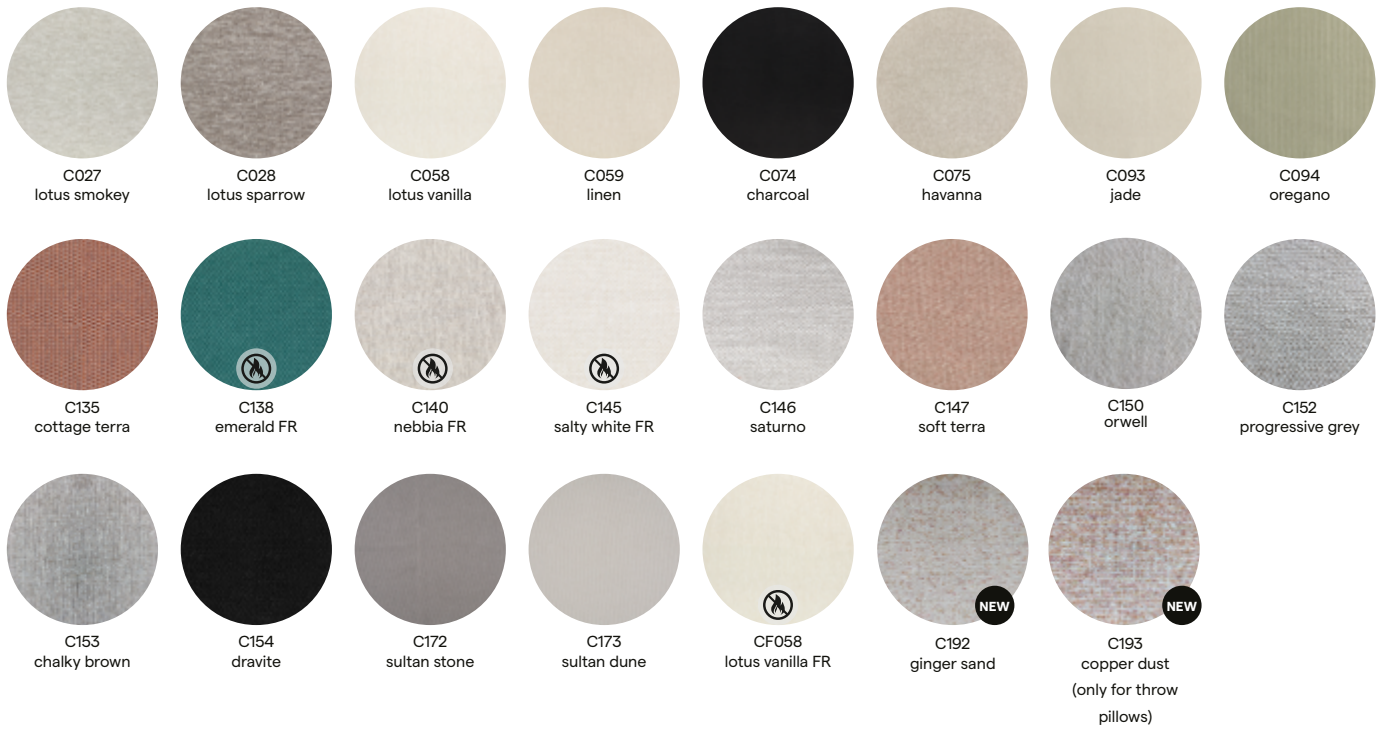

Polyolefin