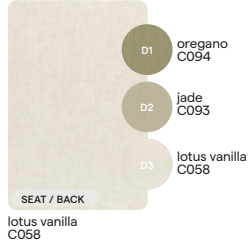

lotus sparrow  
C028

TE-TOSCANA-1  
TEB12

toscana FR  
CF165

TE-SEPIA-2  
TEB13

sepia FR  
C004

TE-SAND-1  
TEB11

nautic textiles sand  
T111

TE-SOFT FAWN-1  
TEC14

soft fawn  
C163

TE-GRAPHITE-1  
TEC05

graphite  
C049

CAT. C

## CAT. A

**SD-VANILLA-1**  
SDA02

**SD-SALTY WHITE-2**  
SDA07

**SD-SALTY WHITE-3**  
SDA10

**SD-TAUPE GREY-1**  
SDA08

**SD-VANILLA-3**  
SDA09

**SD-SEPIA-1**  
SDB11

# Fabrics overview

OUTDOOR FABRICS FOR FURNITURE, CUSHIONS AND THROW PILLOWS

colour n°	colour name	image	FR	price cat.	only poufs & throw pillows	colour n°	colour name	image	FR	price cat.	only poufs & throw pillows
C003	pearl grey FR		Ⓜ	B		C149	tender grey			C	●
C004	sepia FR		Ⓜ	B		C150	orwell			C	
CF008	abyss FR		Ⓜ	A		C152	progressive grey			A	
C012	soft white			A		C153	chalky brown			B	
C027	lotus smokey			B		C154	dravite			A	
C028	lotus sparrow			B		CF155	chine FR		Ⓜ	B	
CF033	nautic leather white FR		Ⓜ	B		CF157	savane FR		Ⓜ	B	
C049	graphite			C		C162	soft seal			C	
C051	cosmopolitan			B		C163	soft fawn			C	
C057	dune			C		CF165	toscana FR		Ⓜ	B	
C058	lotus vanilla			A		CF166	kalahari FR		Ⓜ	B	
CF058	lotus vanilla FR		Ⓜ	C		CF167	mellow mango FR		Ⓜ	C	●
C059	linen			A		CF169	moon white FR		Ⓜ	B	
C074	charcoal			B		CF170	laguna FR		Ⓜ	B	
C075	havanna			B		CF171	soft grey FR		Ⓜ	C	
C079	taupe grey			A		C172	sultan stone			C	
C093	jade			B		C173	sultan dune			C	
C094	oregano			B		C174	mink ragdoll			B	
T111	nautic textiles sand			B		C175	tulum			B	
CF134	aruba FR		Ⓜ	B		C176	soft sage			B	
C135	cottage terra			B		C177	proud peacock			B	
C136	cottage indigo			B	●	C178	smoked steel			B	
C137	dolce terra			B		C179	dark grotto			B	
C138	emerald FR		Ⓜ	B		C180	chinchilla grey			B	
CF139	goa FR		Ⓜ	B		C182	bold blue			B	
C140	nebbia FR		Ⓜ	B		C183	persian blue			B	
C145	salty white FR		Ⓜ	A		NEW C192	ginger sand			B	
C146	saturno			B		NEW C193	copper dust			B	● (only throw pillows)
C147	soft terra			B							
C148	tender earth			C	●						