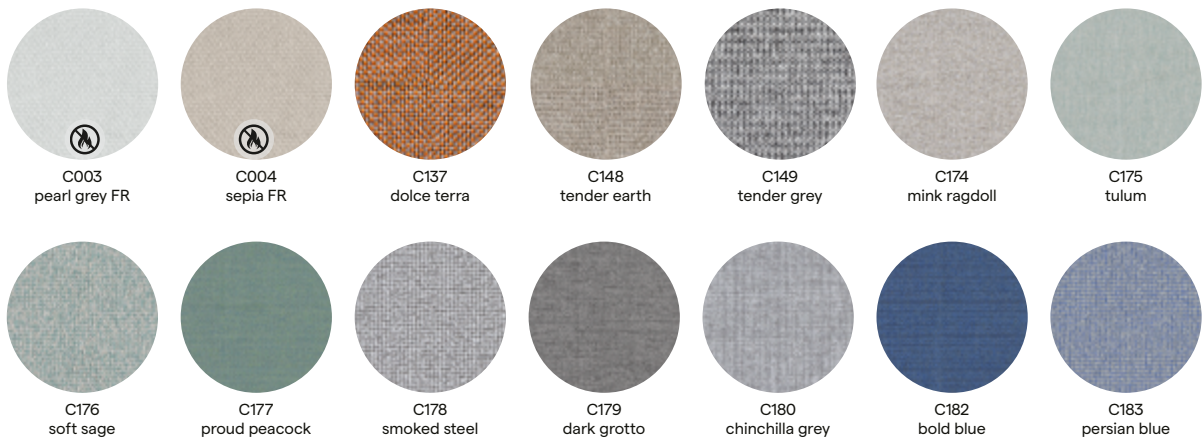

Polyolefin / Polyester