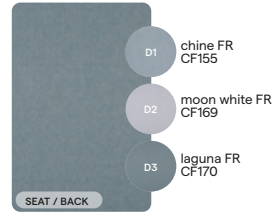

suggested colour combinations

# Crisp Water

CAT. B

**CW-MOON WHITE-1**  
 CWB11

moon white FR  
 CF169

**CW-LAGUNA-1**  
 CWB12

laguna FR  
 CF170

**CW-SAVANE-1**  
 CWB13

savane FR  
 CF157