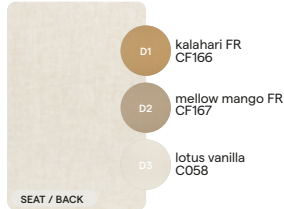

D1 aruba FR CF134  
D2 goa FR CF139  
D3 emerald FR C138

SEAT / BACK

graphite C049

Tender Earth

CAT. A

TE-LINEN-1  
TEA02

linen  
C059

TE-VANILLA-1  
TEA04

lotus vanilla  
C058

TE-VANILLA-2  
TEA10

lotus vanilla  
C058

TE-HAVANNA-1  
TEB01

havanna  
C075

TE-SATURNO-1  
TEB07

saturno  
C146

TE-SEPIA-1  
TEB08

sepia FR  
C004

CAT. B

TE-SPARROW-1  
TEB09

# Fabrics overview

OUTDOOR FABRICS FOR FURNITURE, CUSHIONS AND THROW PILLOWS

colour n°	colour name	image	FR	price cat.	only poufs & throw pillows	colour n°	colour name	image	FR	price cat.	only poufs & throw pillows
C003	pearl grey FR		Ⓜ	B		C149	tender grey			C	●
C004	sepia FR		Ⓜ	B		C150	orwell			C	
CF008	abyss FR		Ⓜ	A		C152	progressive grey			A	
C012	soft white			A		C153	chalky brown			B	
C027	lotus smokey			B		C154	dravite			A	
C028	lotus sparrow			B		CF155	chine FR		Ⓜ	B	
CF033	nautic leather white FR		Ⓜ	B		CF157	savane FR		Ⓜ	B	
C049	graphite			C		C162	soft seal			C	
C051	cosmopolitan			B		C163	soft fawn			C	
C057	dune			C		CF165	toscana FR		Ⓜ	B	
C058	lotus vanilla			A		CF166	kalahari FR		Ⓜ	B	
CF058	lotus vanilla FR		Ⓜ	C		CF167	mellow mango FR		Ⓜ	C	●
C059	linen			A		CF169	moon white FR		Ⓜ	B	
C074	charcoal			B		CF170	laguna FR		Ⓜ	B	
C075	havanna			B		CF171	soft grey FR		Ⓜ	C	
C079	taupe grey			A		C172	sultan stone			C	
C093	jade			B		C173	sultan dune			C	
C094	oregano			B		C174	mink ragdoll			B	
T111	nautic textiles sand			B		C175	tulum			B	
CF134	aruba FR		Ⓜ	B		C176	soft sage			B	
C135	cottage terra			B		C177	proud peacock			B	
C136	cottage indigo			B	●	C178	smoked steel			B	
C137	dolce terra			B		C179	dark grotto			B	
C138	emerald FR		Ⓜ	B		C180	chinchilla grey			B	
CF139	goa FR		Ⓜ	B		C182	bold blue			B	
C140	nebbia FR		Ⓜ	B		C183	persian blue			B	
C145	salty white FR		Ⓜ	A		NEW C192	ginger sand			B	
C146	saturno			B		NEW C193	copper dust			B	● (only throw pillows)
C147	soft terra			B							
C148	tender earth			C	●						