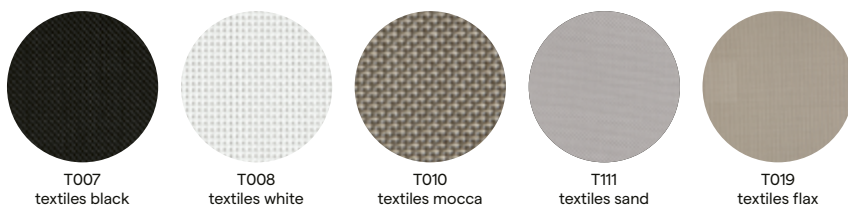

## Acrylic / Polyester

## Acrylic / Polyolefin

Polyolefin

Polyolefin / Polyester

Polyester / PVC (Batyline®)

Polyester / PVC (Artificial leather)

# Fabrics overview

OUTDOOR FABRICS FOR FURNITURE, CUSHIONS AND THROW PILLOWS

colour n°	colour name	image	FR	price cat.	only poufs & throw pillows	colour n°	colour name	image	FR	price cat.	only poufs & throw pillows
C003	pearl grey FR		Ⓜ	B		C149	tender grey			C	●
C004	sepia FR		Ⓜ	B		C150	orwell			C	
CF008	abyss FR		Ⓜ	A		C152	progressive grey			A	
C012	soft white			A		C153	chalky brown			B	
C027	lotus smokey			B		C154	dravite			A	
C028	lotus sparrow			B		CF155	chine FR		Ⓜ	B	
CF033	nautic leather white FR		Ⓜ	B		CF157	savane FR		Ⓜ	B	
C049	graphite			C		C162	soft seal			C	
C051	cosmopolitan			B		C163	soft fawn			C	
C057	dune			C		CF165	toscana FR		Ⓜ	B	
C058	lotus vanilla			A		CF166	kalahari FR		Ⓜ	B	
CF058	lotus vanilla FR		Ⓜ	C		CF167	mellow mango FR		Ⓜ	C	●
C059	linen			A		CF169	moon white FR		Ⓜ	B	
C074	charcoal			B		CF170	laguna FR		Ⓜ	B	
C075	havanna			B		CF171	soft grey FR		Ⓜ	C	
C079	taupe grey			A		C172	sultan stone			C	
C093	jade			B		C173	sultan dune			C	
C094	oregano			B		C174	mink ragdoll			B	
T111	nautic textiles sand			B		C175	tulum			B	
CF134	aruba FR		Ⓜ	B		C176	soft sage			B	
C135	cottage terra			B		C177	proud peacock			B	
C136	cottage indigo			B	●	C178	smoked steel			B	
C137	dolce terra			B		C179	dark grotto			B	
C138	emerald FR		Ⓜ	B		C180	chinchilla grey			B	
CF139	goa FR		Ⓜ	B		C182	bold blue			B	
C140	nebbia FR		Ⓜ	B		C183	persian blue			B	
C145	salty white FR		Ⓜ	A		NEW C192	ginger sand			B	
C146	saturno			B		NEW C193	copper dust			B	● (only throw pillows)
C147	soft terra			B							
C148	tender earth			C	●						