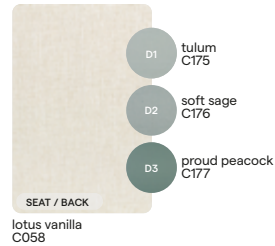

## CAT. A

**SD-VANILLA-1**  
SDA02

**SD-SALTY WHITE-2**  
SDA07

**SD-SALTY WHITE-3**  
SDA10

**SD-TAUPE GREY-1**  
SDA08

**SD-VANILLA-3**  
SDA09

**SD-SEPIA-1**  
SDB11

## CAT. B

**SD-SULTAN DUNE-1**  
SDC13

**SD-SULTAN STONE-1**  
SDC14

**SD-SOFT FAWN-1**  
SDC15

# Fabrics overview

OUTDOOR FABRICS FOR FURNITURE, CUSHIONS AND THROW PILLOWS

colour n°	colour name	image	FR	price cat.	only poufs & throw pillows	colour n°	colour name	image	FR	price cat.	only poufs & throw pillows
C003	pearl grey FR		Ⓜ	B		C149	tender grey			C	●
C004	sepia FR		Ⓜ	B		C150	orwell			C	
CF008	abyss FR		Ⓜ	A		C152	progressive grey			A	
C012	soft white			A		C153	chalky brown			B	
C027	lotus smokey			B		C154	dravite			A	
C028	lotus sparrow			B		CF155	chine FR		Ⓜ	B	
CF033	nautic leather white FR		Ⓜ	B		CF157	savane FR		Ⓜ	B	
C049	graphite			C		C162	soft seal			C	
C051	cosmopolitan			B		C163	soft fawn			C	
C057	dune			C		CF165	toscana FR		Ⓜ	B	
C058	lotus vanilla			A		CF166	kalahari FR		Ⓜ	B	
CF058	lotus vanilla FR		Ⓜ	C		CF167	mellow mango FR		Ⓜ	C	●
C059	linen			A		CF169	moon white FR		Ⓜ	B	
C074	charcoal			B		CF170	laguna FR		Ⓜ	B	
C075	havanna			B		CF171	soft grey FR		Ⓜ	C	
C079	taupe grey			A		C172	sultan stone			C	
C093	jade			B		C173	sultan dune			C	
C094	oregano			B		C174	mink ragdoll			B	
T111	nautic textiles sand			B		C175	tulum			B	
CF134	aruba FR		Ⓜ	B		C176	soft sage			B	
C135	cottage terra			B		C177	proud peacock			B	
C136	cottage indigo			B	●	C178	smoked steel			B	
C137	dolce terra			B		C179	dark grotto			B	
C138	emerald FR		Ⓜ	B		C180	chinchilla grey			B	
CF139	goa FR		Ⓜ	B		C182	bold blue			B	
C140	nebbia FR		Ⓜ	B		C183	persian blue			B	
C145	salty white FR		Ⓜ	A		NEW C192	ginger sand			B	
C146	saturno			B		NEW C193	copper dust			B	● (only throw pillows)
C147	soft terra			B							
C148	tender earth			C	●						