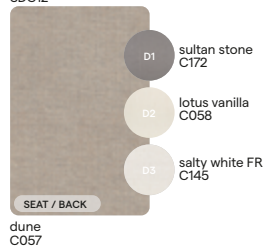

SD-DUNE-3
SDC12