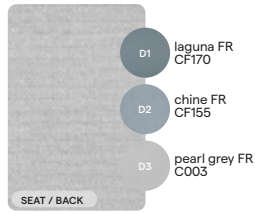

CW-PEARL GREY-3
CWB14