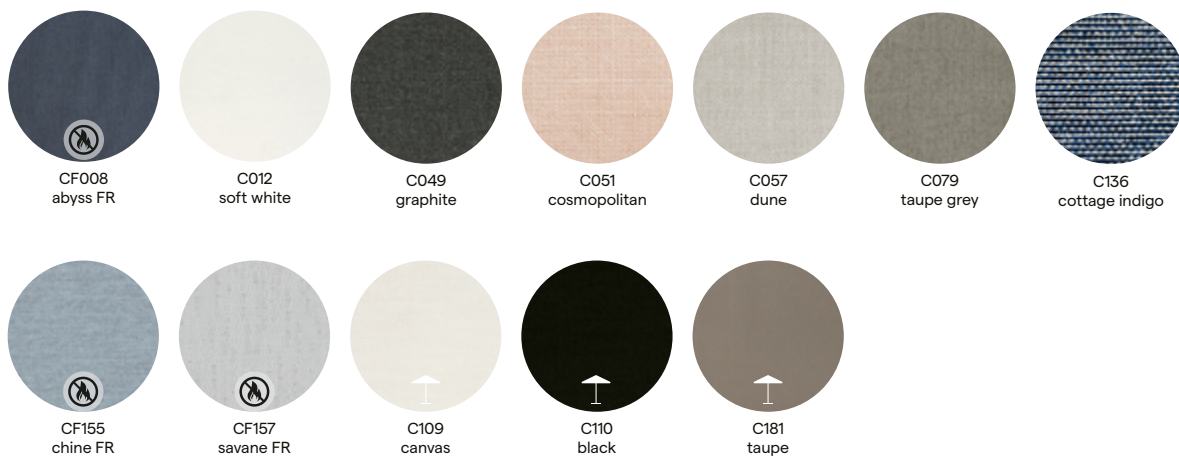

## Acrylic

## CAT. A

**SD-VANILLA-1**  
SDA02

**SD-SALTY WHITE-2**  
SDA07

**SD-SALTY WHITE-3**  
SDA10

**SD-TAUPE GREY-1**  
SDA08

**SD-VANILLA-3**  
SDA09

**SD-SEPIA-1**  
SDB11

# Fabrics overview

OUTDOOR FABRICS FOR FURNITURE, CUSHIONS AND THROW PILLOWS

colour n°	colour name	image	FR	price cat.	only poufs & throw pillows	colour n°	colour name	image	FR	price cat.	only poufs & throw pillows
C003	pearl grey FR		Ⓜ	B		C149	tender grey			C	●
C004	sepia FR		Ⓜ	B		C150	orwell			C	
CF008	abyss FR		Ⓜ	A		C152	progressive grey			A	
C012	soft white			A		C153	chalky brown			B	
C027	lotus smokey			B		C154	dravite			A	
C028	lotus sparrow			B		CF155	chine FR		Ⓜ	B	
CF033	nautic leather white FR		Ⓜ	B		CF157	savane FR		Ⓜ	B	
C049	graphite			C		C162	soft seal			C	
C051	cosmopolitan			B		C163	soft fawn			C	
C057	dune			C		CF165	toscana FR		Ⓜ	B	
C058	lotus vanilla			A		CF166	kalahari FR		Ⓜ	B	
CF058	lotus vanilla FR		Ⓜ	C		CF167	mellow mango FR		Ⓜ	C	●
C059	linen			A		CF169	moon white FR		Ⓜ	B	
C074	charcoal			B		CF170	laguna FR		Ⓜ	B	
C075	havanna			B		CF171	soft grey FR		Ⓜ	C	
C079	taupe grey			A		C172	sultan stone			C	
C093	jade			B		C173	sultan dune			C	
C094	oregano			B		C174	mink ragdoll			B	
T111	nautic textiles sand			B		C175	tulum			B	
CF134	aruba FR		Ⓜ	B		C176	soft sage			B	
C135	cottage terra			B		C177	proud peacock			B	
C136	cottage indigo			B	●	C178	smoked steel			B	
C137	dolce terra			B		C179	dark grotto			B	
C138	emerald FR		Ⓜ	B		C180	chinchilla grey			B	
CF139	goa FR		Ⓜ	B		C182	bold blue			B	
C140	nebbia FR		Ⓜ	B		C183	persian blue			B	
C145	salty white FR		Ⓜ	A		NEW C192	ginger sand			B	
C146	saturno			B		NEW C193	copper dust			B	● (only throw pillows)
C147	soft terra			B							
C148	tender earth			C	●						