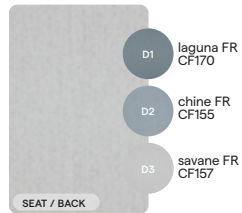

suggested colour combinations

# Crisp Water

CAT. B

**CW-MOON WHITE-1**  
 CWB11

moon white FR  
 CF169

**CW-LAGUNA-1**  
 CWB12

laguna FR  
 CF170

**CW-SAVANE-1**  
 CWB13

savane FR  
 CF157