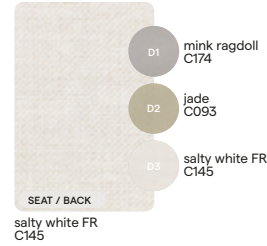

## CAT. A

**SD-VANILLA-1**  
SDA02

**SD-SALTY WHITE-2**  
SDA07

**SD-SALTY WHITE-3**  
SDA10

**SD-TAUPE GREY-1**  
SDA08

**SD-VANILLA-3**  
SDA09

**SD-SEPIA-1**  
SDB11

## CAT. B

**SD-SULTAN DUNE-1**  
SDC13

**SD-SULTAN STONE-1**  
SDC14

**SD-SOFT FAWN-1**  
SDC15

# Fabrics overview

OUTDOOR FABRICS FOR FURNITURE, CUSHIONS AND THROW PILLOWS

colour n°	colour name	image	FR	price cat.	only poufs & throw pillows	colour n°	colour name	image	FR	price cat.	only poufs & throw pillows
C003	pearl grey FR		Ⓜ	B		C149	tender grey			C	●
C004	sepia FR		Ⓜ	B		C150	orwell			C	
CF008	abyss FR		Ⓜ	A		C152	progressive grey			A	
C012	soft white			A		C153	chalky brown			B	
C027	lotus smokey			B		C154	dravite			A	
C028	lotus sparrow			B		CF155	chine FR		Ⓜ	B	
CF033	nautic leather white FR		Ⓜ	B		CF157	savane FR		Ⓜ	B	
C049	graphite			C		C162	soft seal			C	
C051	cosmopolitan			B		C163	soft fawn			C	
C057	dune			C		CF165	toscana FR		Ⓜ	B	
C058	lotus vanilla			A		CF166	kalahari FR		Ⓜ	B	
CF058	lotus vanilla FR		Ⓜ	C		CF167	mellow mango FR		Ⓜ	C	●
C059	linen			A		CF169	moon white FR		Ⓜ	B	
C074	charcoal			B		CF170	laguna FR		Ⓜ	B	
C075	havanna			B		CF171	soft grey FR		Ⓜ	C	
C079	taupe grey			A		C172	sultan stone			C	
C093	jade			B		C173	sultan dune			C	
C094	oregano			B		C174	mink ragdoll			B	
T111	nautic textiles sand			B		C175	tulum			B	
CF134	aruba FR		Ⓜ	B		C176	soft sage			B	
C135	cottage terra			B		C177	proud peacock			B	
C136	cottage indigo			B	●	C178	smoked steel			B	
C137	dolce terra			B		C179	dark grotto			B	
C138	emerald FR		Ⓜ	B		C180	chinchilla grey			B	
CF139	goa FR		Ⓜ	B		C182	bold blue			B	
C140	nebbia FR		Ⓜ	B		C183	persian blue			B	
C145	salty white FR		Ⓜ	A		NEW C192	ginger sand			B	
C146	saturno			B		NEW C193	copper dust			B	● (only throw pillows)
C147	soft terra			B							
C148	tender earth			C	●						