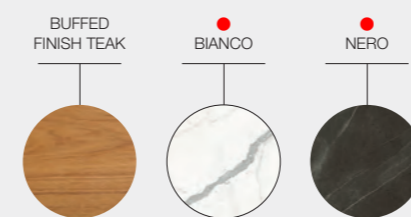

8401WB : White Frame  
8401JB : Jade Frame  
8401TB : Terracotta Frame

SIDE TABLE

D · 40 H · 50.5

Powder coated aluminium frame with fixed (non-removable) table top.

ITEM NUMBERS

8409M : Meteor Frame  
8409W : White Frame

SIDE TABLE ●

D · 40 H · 50.5

Parchment colour woven all-weather wicker over powder coated aluminium frame. Nero colour ceramic table top.

ITEM NUMBERS

8407 : Parchment Frame / Nero Ceramic Top  
8403G : Ice Bucket Insert  
8402G : Tray Insert

SIDE TABLE ●

D · 40 H · 50.5

Parchment colour woven all-weather wicker over powder coated aluminium frame. Bianco colour ceramic table top.

ITEM NUMBERS

8408 : Parchment Frame / Bianco Ceramic Top  
8403G : Ice Bucket Insert  
8402G : Tray Insert

TABLE TOPS

FRAME / WICKER COLOURS