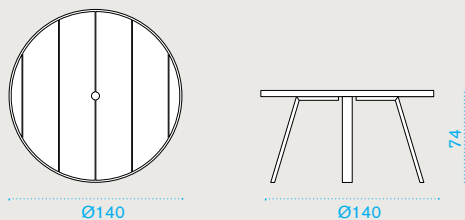

### Dining armchair

→ 6,5 | 
 → 1 | 
 H 93 D 61 L 69 | 
 → 12

### Description

	SWPDD48T5	Pickled teak + alu. sepia black
	SWPDD43T5	Pickled teak + alu. warmwhite
	SWPDD48T1	Teak + alu. sepia black
	SWPDD43T1	Teak + alu. warmwhite
	SWCUPDAW24	Cushion, (seat+back) nature grey
	SWCUPDPP52	Cushion, (seat+back) chess
	COVER207	Rain cover 61 x 54 h80

### Rectangular dining table 240x100 **NEW**

→ 48 | 
 → 1 | 
 → 8 | 
 H 41 D 105 L 245 | 
 → 68

	SWTPRM2D48T5	Pickled teak + alu. sepia black
	SWTPRM2D43T5	Pickled teak + alu. warmwhite
	SWTPRM2D48T1	Teak + alu. sepia black
	SWTPRM2D43T1	Teak + alu. warmwhite
	COVER149	Rain cover 241 x 101 h77

### Round dining table Ø 140 **NEW**

→ 35 | 
 → 1 | 
 → 6-7 | 
 H 18 D 147 L 14 | 
 → 39

	SWTPTM1D48T5	Pickled teak + alu. sepia black
	SWTPTM1D43T5	Pickled teak + alu. warmwhite
	SWTPTM1D48T1	Teak + alu. sepia black
	SWTPTM1D43T1	Teak + alu. warmwhite
	COVER137	Rain cover Ø 148 h74