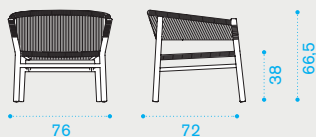

Kilt — design by Marcello Ziliani

Stainless Steel +
Round Rope Grey

Teak +
Round Rope Sand

Pickled teak +
Round Rope Dark Grey

Ethi-Care

Lounge armchair **NEW**

teak **KIPLT1RCS**
pickled teak **KIPLT5RCD**

Square coffee table 65x65 **NEW**

teak **KITCQT1**
pickled teak **KITCQT5**

Dining armchair **stainless steel**

KIPDS00RCG

Dining armchair **teak**

teak **KIPDT1RCS**
pickled teak **KIPDT5RCD**

Square dining table 91x91 **NEW**