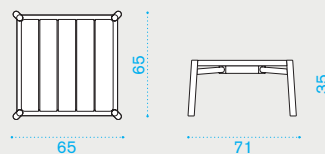

Kilt — design by Marcello Ziliani

Stainless Steel +
Round Rope Grey

Teak +
Round Rope Sand

Pickled teak +
Round Rope Dark Grey

Ethi-Care

Lounge armchair **NEW**

teak **KIPLT1RCS**
pickled teak **KIPLT5RCD**

Square coffee table 65x65 **NEW**

teak **KITCQT1**
pickled teak **KITCQT5**

Dining armchair **stainless steel**

KIPDS00RCG

Dining armchair **teak**

teak **KIPDT1RCS**
pickled teak **KIPDT5RCD**

Square dining table 91x91 **NEW**