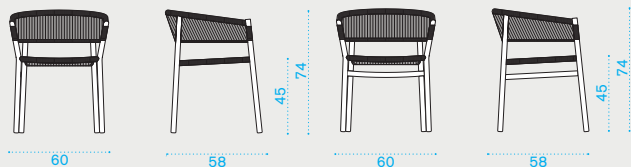

Square coffee table 65x65 **NEW**

teak **KITCQT1**
pickled teak **KITCQT5**

Dining armchair **stainless steel**

KIPDS00RCG

Dining armchair **teak**

teak **KIPDT1RCS**
pickled teak **KIPDT5RCD**

Square dining table 91x91 **NEW**