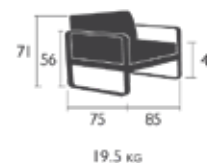

Stoffering voor Bellevie lounge:

- 81 - Off-white
  Recommended with all 24 shades of the colour chart
- 79 - Flannel grey
  Recommended with frame in:
  - 14 Nutmeg
  - 09 Russet
  - 43 Chili
  - 20 Red ochre
  - 93 Pink praline
  - 48 Rosemary
  - 92 Deep blue
  - 44 Plum
  - 42 Liquorice
  - 21 Acapulco blue
  - 47 Anthracite
  - 26 Storm grey
  - 38 Steel grey