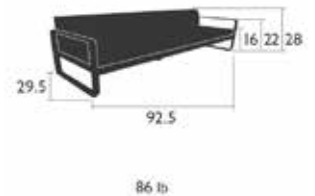

BELLEVIE

8480XX81 - 3-SEATER SOFA - OFF-WHITE CUSHIONS

DESIGN BY PAGNON ET PELHAÏTRE

Aluminium frame
Aluminium base
Central leg to stiffen the frame, angle bracket to strengthen the backrest
Sunbrella® fabric cushions
Solution-dyed fabric - Made exclusively for Fermob by Sunbrella®
Water-repellent, UV-resistant, mould-resistant and stain-resistant
Filling:
Seat: 2 high-resilience polyurethane foams for hold and comfort (thickness: 110 mm)
Backrest: 3 high-resilience polyurethane foams for hold, comfort and firmness (thickness: 200 mm)
Cushions must be brought inside during bad weather
Weight: 39 kg

8480XX79 - 3-SEATER SOFA - FLANNEL GREY CUSHIONS

DESIGN BY PAGNON ET PELHAÏTRE

Aluminium frame
Aluminium base
Central leg to stiffen the frame, angle bracket to strengthen the backrest
Sunbrella® fabric cushions
Solution-dyed fabric - Made exclusively for Fermob by Sunbrella®
Water-repellent, UV-resistant, mould-resistant and stain-resistant
Filling:
Seat: 2 high-resilience polyurethane foams for hold and comfort (thickness: 110 mm)
Backrest: 3 high-resilience polyurethane foams for hold, comfort and firmness (thickness: 200 mm)
Cushions must be brought inside during bad weather
Weight: 39 kg

1. 81 - Off-white
     Recommended with all 24 shades of the colour chart
   - 79 - Flannel grey
     Recommended with frame in:

● 14 Nutmeg	● 09 Russet	● 43 Chili	● 20 Red ochre	● 93 Pink praline
● 48 Rosemary	● 92 Deep blue	● 44 Plum	● 42 Liquorice	● 21 Acapulco blue
● 47 Anthracite	● 26 Storm grey	● 38 Steel grey