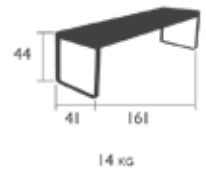

BELLEVIE

8410 - BENCH

DESIGN BY PAGNON ET PELHAÏTRE

Electro-galvanised steel seat
Aluminium base
Weight: 14 kg

8415 - BENCH WITH BACKREST

DESIGN BY PAGNON ET PELHAÏTRE

Electro-galvanised steel seat
Aluminium backrest
Aluminium base
Weight: 18 kg

8420 - TABLE (90 X 196 CM)

DESIGN BY PAGNON ET PELHAÏTRE

Aluminium frame
Aluminium base
Weight: 29 kg
Product enhancement: Table block provided to encourage water to drain and to reduce the build up of dirt and limescale

8450 - LOW TABLE

DESIGN BY PAGNON ET PELHAÏTRE

Aluminium table top
Aluminium base
Weight: 14 kg