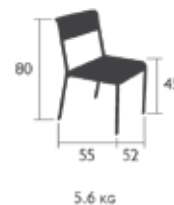

## 8401 - CHAIR

DESIGN BY PAGNON ET PELHAÎTRE

Aluminium frame  
Aluminium seat  
Aluminium backrest  
Aluminium base  
Weight: 5.6 kg  
Stacking capacity: x 10 (Height – stacked : 148 cm)  
Product enhancement: Noise reduction system