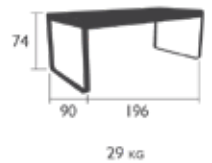

## 8415 - BENCH WITH BACKREST

DESIGN BY PAGNON ET PELHAÏTRE

Electro-galvanised steel seat  
Aluminium backrest  
Aluminium base  
Weight: 18 kg

## 8420 - TABLE (90 X 196 CM)

DESIGN BY PAGNON ET PELHAÏTRE

Aluminium frame  
Aluminium base  
Weight: 29 kg  
Product enhancement: Table block provided to encourage water to drain and to reduce the build up of dirt and limescale