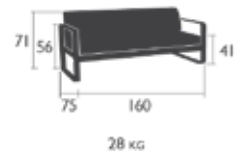

81 - Off-white
Recommended with all 24 shades of the colour chart

79 - Flannel grey
Recommended with frame in:

● 14 Nutmeg	● 09 Russet	● 43 Chili	● 20 Red ochre	● 93 Pink praline
● 48 Rosemary	● 92 Deep blue	● 44 Plum	● 42 Liquorice	● 21 Acapulco blue
● 47 Anthracite	● 26 Storm grey	● 38 Steel grey