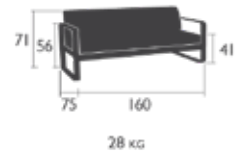

BELLEVIE

8445XX81 - 2-SEATER SOFA - OFF-WHITE CUSHIONS

DESIGN BY PAGNON ET PELHAÏTRE

Aluminium frame
Aluminium base
Sunbrella® fabric cushions
Solution-dyed fabric - Made exclusively for Fermob by Sunbrella®
Water-repellent, UV-resistant, mould-resistant and stain-resistant
Filling:
Seat: 2 high-resilience polyurethane foams for hold and comfort (thickness: 110 mm)
Backrest: 3 high-resilience polyurethane foams for hold, comfort and firmness (thickness: 200 mm)
Cushions must be brought inside during bad weather
Weight: 28 kg

8445XX79 - 2-SEATER SOFA - FLANNEL GREY CUSHIONS

DESIGN BY PAGNON ET PELHAÏTRE

Aluminium frame
Aluminium base
Sunbrella® fabric cushions
Solution-dyed fabric - Made exclusively for Fermob by Sunbrella®
Water-repellent, UV-resistant, mould-resistant and stain-resistant
Filling:
Seat: 2 high-resilience polyurethane foams for hold and comfort (thickness: 110 mm)
Backrest: 3 high-resilience polyurethane foams for hold, comfort and firmness (thickness: 200 mm)
Cushions must be brought inside during bad weather
Weight: 28 kg

81 - Off-white
Recommended with all 24 shades of the colour chart

79 - Flannel grey
Recommended with frame in:

● 14 Nutmeg	● 09 Russet	● 43 Chili	● 20 Red ochre	● 93 Pink praline
● 48 Rosemary	● 92 Deep blue	● 44 Plum	● 42 Liquorice	● 21 Acapulco blue
● 47 Anthracite	● 26 Storm grey	● 38 Steel grey