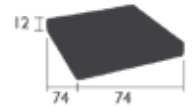

BELLEVIE

8448 - SEAT COVER

Solution-dyed acrylic - Made exclusively for Fermob by Sunbrella®
Water-repellent, UV-resistant, mould-resistant and stain-resistant
Filling not included
Weight: 0.48 kg

844881 ● Off-White

844879 ● Flannel Grey

8449 - BACKREST COVER

Solution-dyed acrylic - Made exclusively for Fermob by Sunbrella®
Water-repellent, UV-resistant, mould-resistant and stain-resistant
Filling not included
Weight: 0.40 kg

844981 ● Off-White

844979 ● Flannel Grey

8470 - PROTECTIVE COVER FOR ARMCHAIR

100% polyamide with polyurethane coating
Elastic straps at the bottom of the cover
Storage bag sewn into the cover
Water-repellent fabric, tear-resistant, UV-resistant and resistant to temperatures between -20 and +45°C - Quick-drying
Do not use as a winter cover
Weight: 0.35 kg

847047 ● Anthracite

8471 - PROTECTIVE COVER FOR 2-SEATER SOFA

100% polyamide with polyurethane coating
Elastic straps at the bottom of the cover
Storage bag sewn into the cover
Water-repellent fabric, tear-resistant, UV-resistant and resistant to temperatures between -20 and +45°C - Quick-drying
Do not use as a winter cover
Weight: 0.52 kg

847147 ● Anthracite