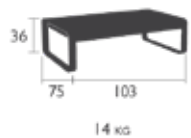

## 8415 - BENCH WITH BACKREST

DESIGN BY PAGNON ET PELHAÏTRE

Electro-galvanised steel seat  
Aluminium backrest  
Aluminium base  
Weight: 18 kg

## 8420 - TABLE (90 X 196 CM)

DESIGN BY PAGNON ET PELHAÏTRE

Aluminium frame  
Aluminium base  
Weight: 29 kg  
Product enhancement: Table block provided to encourage water to drain and to reduce the build up of dirt and limescale

## 8450 - LOW TABLE

DESIGN BY PAGNON ET PELHAÏTRE

Aluminium table top  
Aluminium base  
Weight: 14 kg