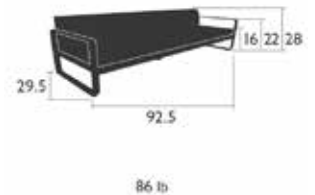

1. 81 - Off-white
     Recommended with all 24 shades of the colour chart
   - 79 - Flannel grey
     Recommended with frame in:

● 14 Nutmeg	● 09 Russet	● 43 Chili	● 20 Red ochre	● 93 Pink praline
● 48 Rosemary	● 92 Deep blue	● 44 Plum	● 42 Liquorice	● 21 Acapulco blue
● 47 Anthracite	● 26 Storm grey	● 38 Steel grey