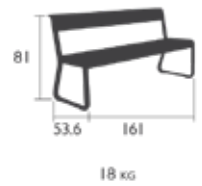

## 8401 - CHAIR

DESIGN BY PAGNON ET PELHAÎTRE

Aluminium frame  
Aluminium seat  
Aluminium backrest  
Aluminium base  
Weight: 5.6 kg  
Stacking capacity: x 10 (Height – stacked : 148 cm)  
Product enhancement: Noise reduction system

## 8410 - BENCH

DESIGN BY PAGNON ET PELHAÏTRE

Electro-galvanised steel seat  
Aluminium base  
Weight: 14 kg

## 8415 - BENCH WITH BACKREST

DESIGN BY PAGNON ET PELHAÏTRE

Electro-galvanised steel seat  
Aluminium backrest  
Aluminium base  
Weight: 18 kg

## 8420 - TABLE (90 X 196 CM)

DESIGN BY PAGNON ET PELHAÏTRE

Aluminium frame  
Aluminium base  
Weight: 29 kg  
Product enhancement: Table block provided to encourage water to drain and to reduce the build up of dirt and limescale