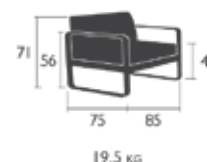

BELLEVIE

8440XX81 - ARMCHAIR - OFF-WHITE CUSHIONS

DESIGN BY PAGNON ET PELHAÛTRE

Aluminium frame
Aluminium base
Sunbrella® fabric cushions
Solution-dyed fabric - Made exclusively for Fermob by Sunbrella®
Water-repellent, UV-resistant, mould-resistant and stain-resistant
Filling:
Seat: 2 high-resilience polyurethane foams for hold and comfort (thickness: 110 mm)
Backrest: 3 high-resilience polyurethane foams for hold, comfort and firmness (thickness: 200 mm)
Cushions must be brought inside during bad weather
Weight: 19.5 kg

8440XX79 - ARMCHAIR - FLANNEL GREY CUSHIONS

DESIGN BY PAGNON ET PELHAÛTRE

Aluminium frame
Aluminium base
Sunbrella® fabric cushions
Solution-dyed fabric - Made exclusively for Fermob by Sunbrella®
Water-repellent, UV-resistant, mould-resistant and stain-resistant
Filling:
Seat: 2 high-resilience polyurethane foams for hold and comfort (thickness: 110 mm)
Backrest: 3 high-resilience polyurethane foams for hold, comfort and firmness (thickness: 200 mm)
Cushions must be brought inside during bad weather
Weight: 19.5 kg

Stoffering voor Bellevie lounge:

- 81 - Off-white
  Recommended with all 24 shades of the colour chart
- 79 - Flannel grey
  Recommended with frame in:
  - 14 Nutmeg
  - 09 Russet
  - 43 Chili
  - 20 Red ochre
  - 93 Pink praline
  - 48 Rosemary
  - 92 Deep blue
  - 44 Plum
  - 42 Liquorice
  - 21 Acapulco blue
  - 47 Anthracite
  - 26 Storm grey
  - 38 Steel grey